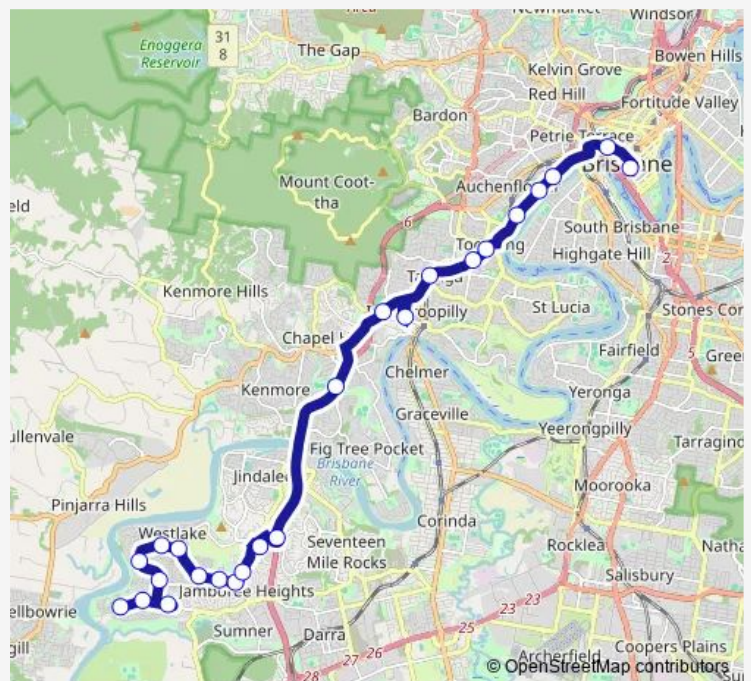

Bus 454 Riverhills - City Express

[Go to website](#)

Direction

Indooroopilly Shopping Centre station, stop A — Sumners Rd at Riverhills West near Rufus St

16 stops

[Open route schedule](#)

- Indooroopilly Shopping Centre station, stop A
- Moggill Rd at Indooroopilly School, stop 27
- Fig Tree Pocket on Centenary Highway siding
- Glen Ross Rd at Sinnamon Park
- Mount Ommaney Shopping Centre
- Dandenong Rd at Jamboree
- Horizon Dr at Jamboree Heights near Dandenong Rd
- Horizon Dr at Baden Powell
- Horizon Dr at Middle Park near Riverhills Rd
- Horizon Dr at McLeod near Maribor St
- Horizon Dr at Lake View
- Horizon Dr at Westlake near Tebera St
- Horizon Dr at Westlake South near Buffalo St
- Sumners Rd at Riverhills East near Macfarlane St
- Sumners Rd at Riverhills near Bogong St
- Sumners Rd at Riverhills West near Rufus St

Route schedule

Indooroopilly Shopping Centre station, stop A — Sumners Rd at Riverhills West near Rufus St

Monday	15:49
Tuesday	15:49
Wednesday	15:49
Thursday	15:49
Friday	15:49
Saturday	—
Sunday	—

Route info

Direction: Indooroopilly Shopping Centre station, stop A

Stops: 16

Trip Duration: 0 hour 36 min

454 — Riverhills - City Express

Direction

Sumners Rd at Riverhills West near Rufus St — Queen Street station

24 stops

Friday 05:05-22:05

Saturday —

Sunday —

Route info

Direction: Sumners Rd at Riverhills West near Rufus St

Stops: 24

Trip Duration: 0 hour 51 min

Direction