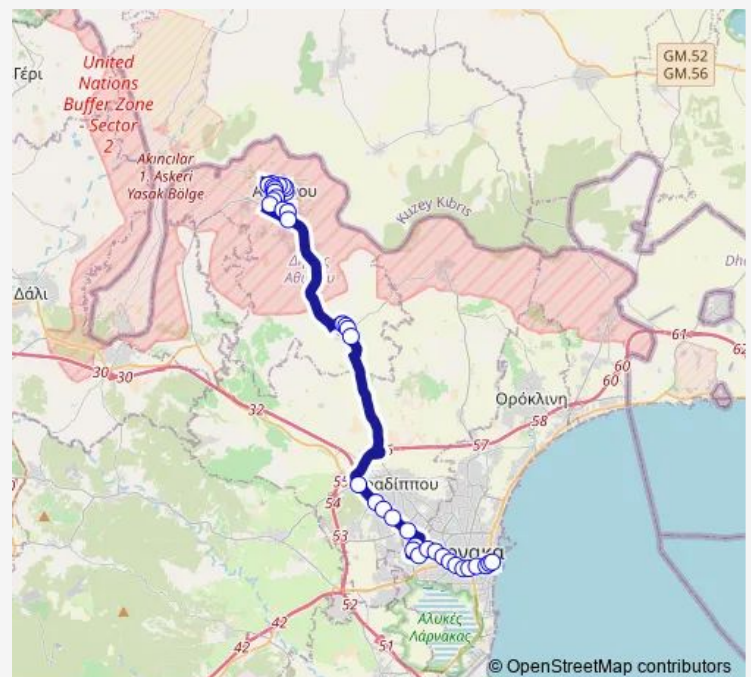

Saturday

25:00⁺¹

Sunday

—

Route info

Direction: Larnaca Station

Stops: 39

Trip Duration: 0 hour 42 min