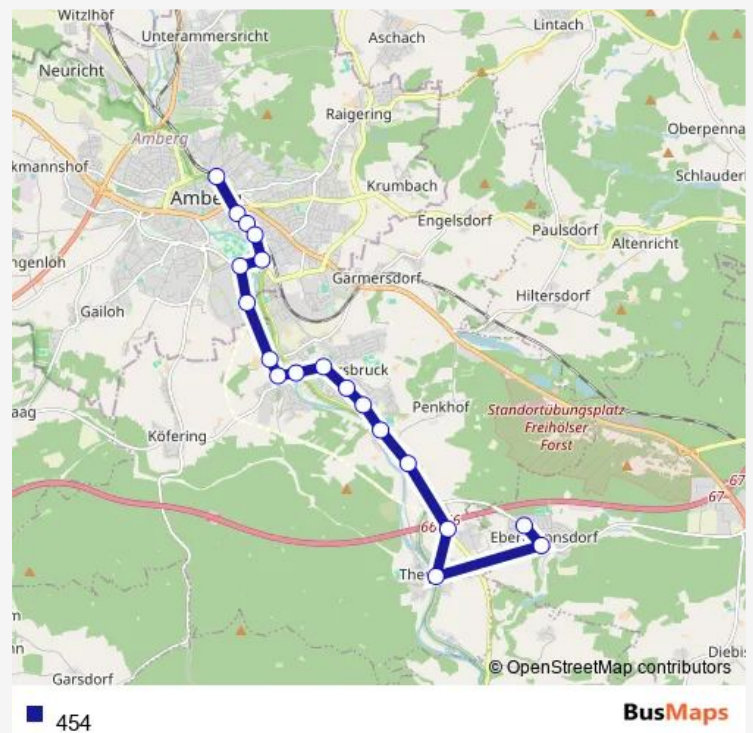

Bus 454

[Go to website](#)

Direction

Amberg, Bf — Ebermannsdorf, Dientzenhoferst

19 stops

[Open route schedule](#)

Amberg, Bf

Amberg, Bürgerspital

Ebermannsdorf, Dientzenhoferst

Route schedule

Amberg, Bf — Ebermannsdorf, Dientzenhoferst

Monday 05:30

Tuesday 05:30

Wednesday —

Thursday 05:30

Friday 05:30

Saturday —

Sunday —

Route info

Direction: Amberg, Bf

Stops: 19

Trip Duration: 0 hour 28 min

454 Bus time schedules and route maps are available in an offline PDF at busmaps.com. Use the busmaps.com website to see live bus times, train schedule or subway schedule, and step-by-step directions for all public transit in Amberg