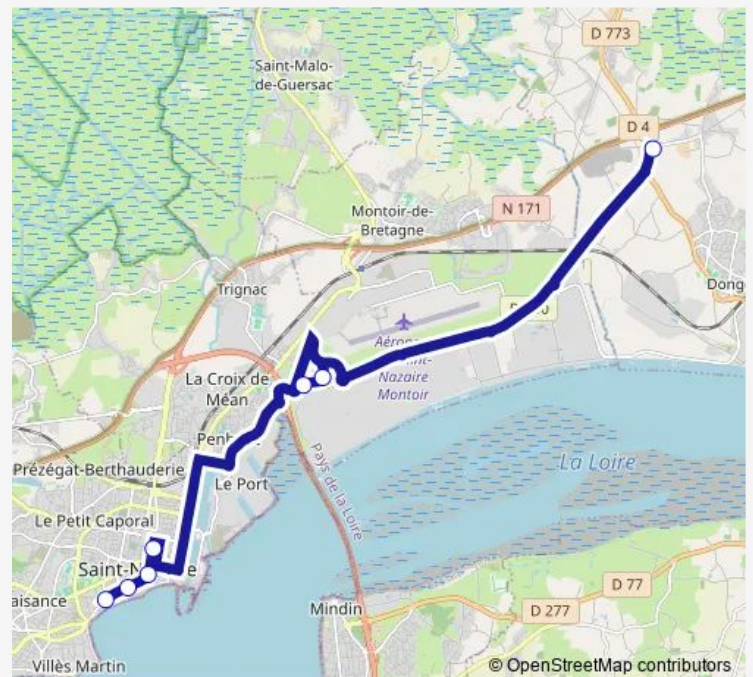

### Direction

undefined — undefined

0 stops

[Open route schedule](#)

### Route schedule

undefined — undefined

Monday 17:53

Tuesday 17:53

Wednesday —

Thursday 17:53

Friday 17:53

Saturday —

### Route info

Direction:

Stops: 0

Trip Duration: — min

454 — SCO 454