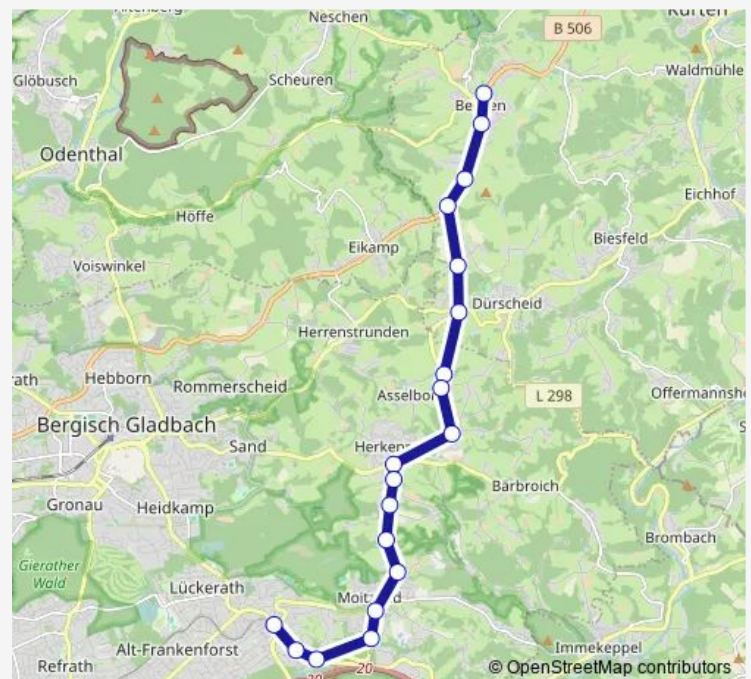

Tuesday 05:46-20:16

Wednesday 05:46-20:16

Thursday 05:46-20:16

Friday 05:46-20:16

Saturday 06:53-20:53

Sunday 08:43-20:43

Route info

Direction: Kürten Bechen Mitte

Stops: 19

Trip Duration: 0 hour 32 min

Direction

Bergisch Gladbach Bensberg — Kürten Bechen Mitte

19 stops

[Open route schedule](#)

Bergisch Gladbach Bensberg

Bergisch Gladbach Bensberg Thomas-Morus-Akademie

Monday 06:13-20:43

Tuesday 06:13-20:43

Wednesday 06:13-20:43

Thursday 06:13-20:43

Friday 06:13-20:43

Saturday 06:35-20:35

Sunday 08:25-20:25

Route info