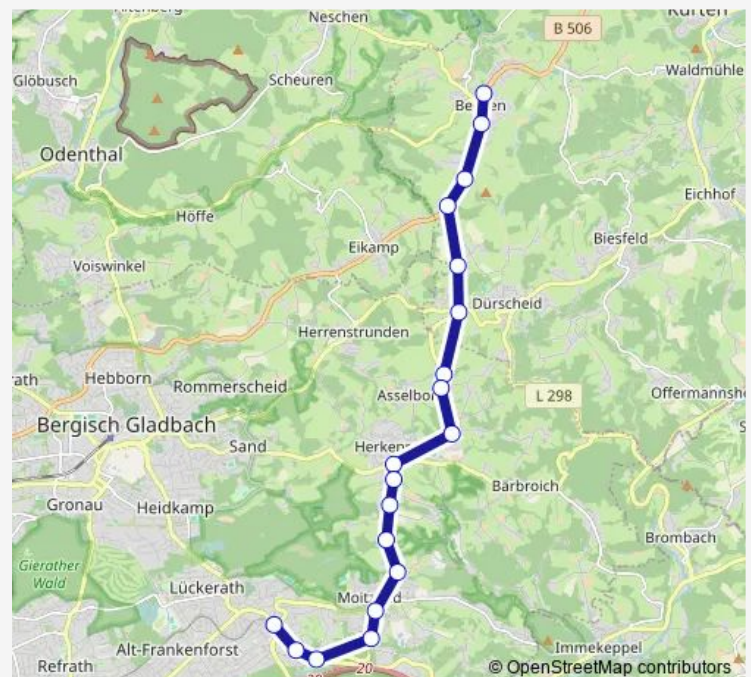

Tuesday 06:53-20:53

Wednesday 08:43-20:43

Thursday 05:46-20:16

Friday 05:46-20:16

Saturday 06:53-20:53

Sunday 08:43-20:43

Route info

Direction: Kürten Bechen Mitte

Stops: 19

Trip Duration: 0 hour 32 min

Direction

Bergisch Gladbach Bensberg — Kürten Bechen Mitte

19 stops

[Open route schedule](#)

Bergisch Gladbach Bensberg

Bergisch Gladbach Bensberg Thomas-Morus-Akademie

Monday 06:13-20:43

Tuesday 06:35-20:35

Wednesday 08:25-20:25

Thursday 06:13-20:43

Friday 06:13-20:43

Saturday 06:35-20:35

Sunday 08:25-20:25

Route info