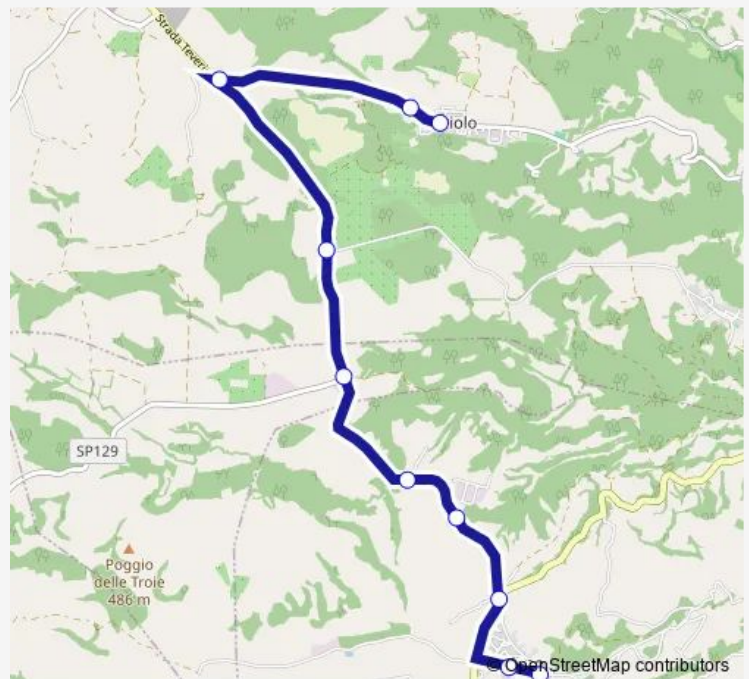

Friday —

Saturday 14:05

Sunday —

**Route info**

Direction: Bagnoregio | Vetriolo # f1440

Stops: 10

Trip Duration: 0 hour 20 min

Vetriolo - Celleno # Ba922a