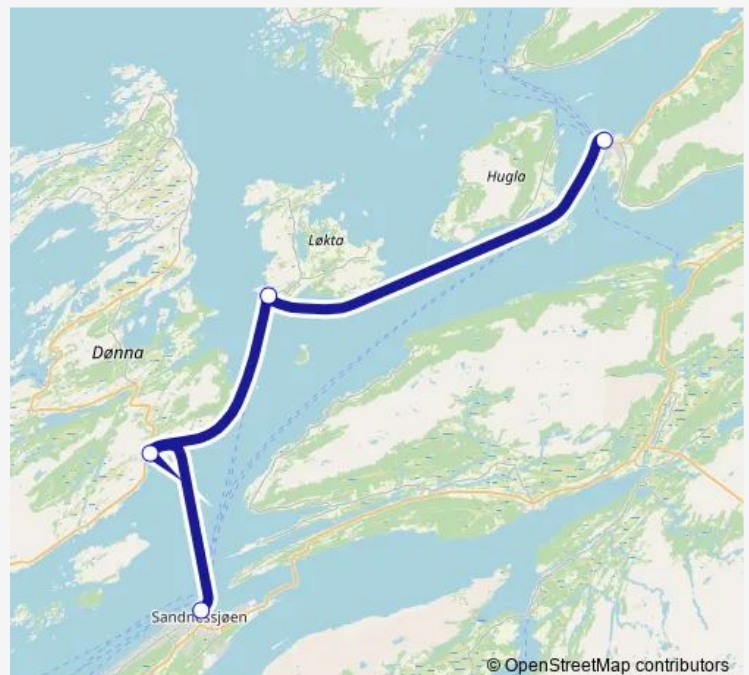

Nesna ferjekai båt

**Route schedule**

Sandnessjøen hurtigbåtkai — Nesna ferjekai båt

Monday 06:20-15:10

Tuesday 06:20-15:10

Wednesday 06:20-15:10

Thursday 06:20-15:10

Friday 06:20-15:10

Saturday —

Sunday —

**Route info**

Direction: Sandnessjøen hurtigbåtkai

Stops: 4

Trip Duration: 1 hour 5 min

■ 18-182 — Regionpendelen

## Direction

Nesna ferjekai båt — Sandnessjøen hurtigbåtkai

4 stops

[Open route schedule](#)

Nesna ferjekai båt

Løkta hurtigbåtkai

Bjørn hurtigbåtkai

Sandnessjøen hurtigbåtkai

## Route info

Direction: Nesna ferjekai båt

Stops: 4

Trip Duration: 0 hour 55 min

**Direction**

Sandnessjøen hurtigbåtkai — Bjørn hurtigbåtkai

3 stops

[Open route schedule](#)