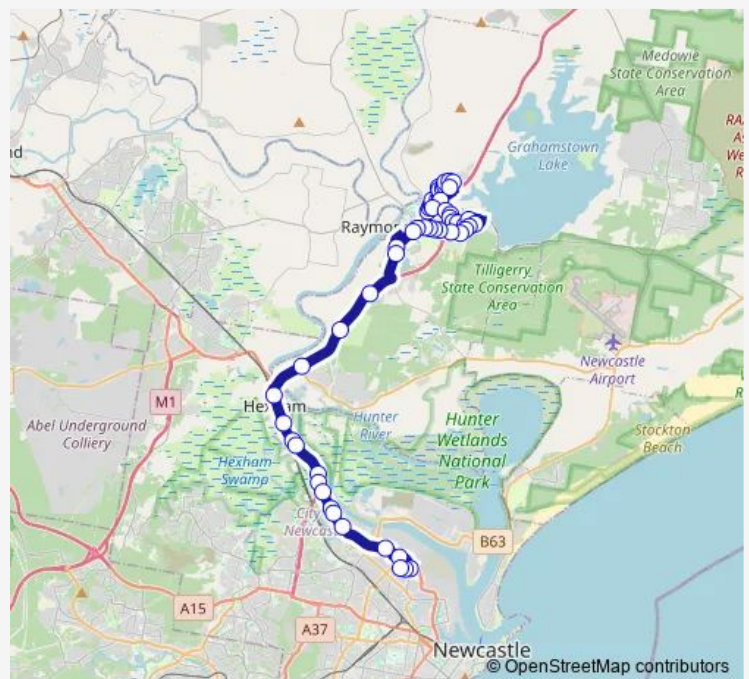

Dawson Rd At Woodlands Pl

Beaton Av At Dawson Rd

Fairchild St After Beaton Av

Fairchild St Opp Cooper Pl

Dawson Rd At Holwell Cct

Holwell Cct Opp Holt Pl

Holwell Cct Before Loftus Pl

Holwell Cct Opp Loftus Pl

Bellevue St After Dawson Rd

Adelaide St At Dresden Pl

Adelaide St At Richardson Rd (Hail And Ride)

Richardson Rd Before Pacific Hwy

Route schedule

Tregenna St After Adelaide St — San Clemente High School, Crebert St

Monday	07:20
Tuesday	07:20
Wednesday	07:20
Thursday	07:20
Friday	07:20
Saturday	—
Sunday	—

Route info

Direction: Tregenna St After Adelaide St

Stops: 58

Trip Duration: 0 hour 47 min

Benjamin Lee Dr After Moxey Cl