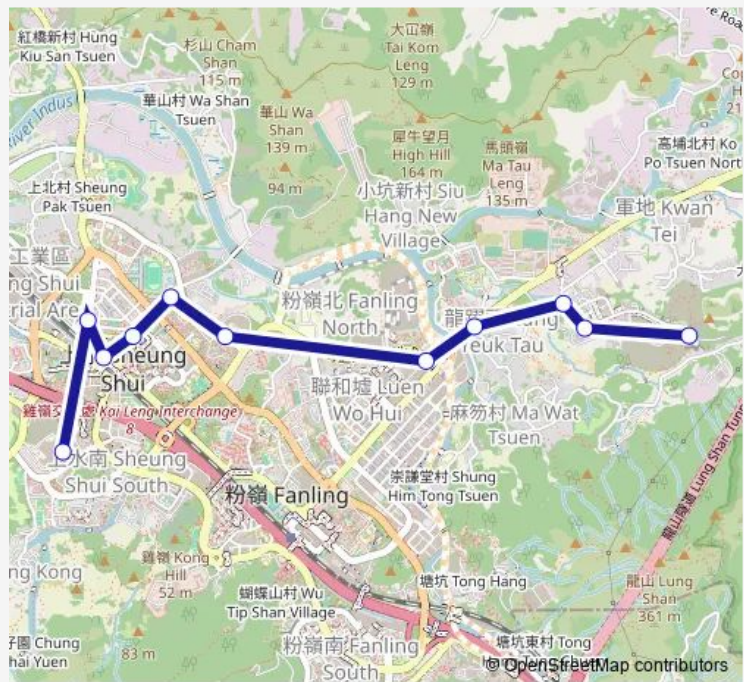

Bus 503 Queen'S Hill - North District Hospital

[Go to website](#)

**Direction**  
**QUEEN'S HILL — NORTH DISTRICT HOSPITAL**  
 11 stops  
[Open route schedule](#)

- QUEEN'S HILL
- OUTSIDE QUEENS HILL SHOPPING CENTRE
- LUNG MA ROAD, NEAR ONE QUEENS HILL
- SAN UK TSUEN / KAN LUNG WAI, SHA TAU KOK ROAD
- MA SIK ROAD, NEAR GREEN CODE
- TIN PING ROAD, NEAR TIN LONG HOUSE, TIN PING ESTATE
- LUNG SUM AVENUE, NEAR TIN YEE HOUSE, TIN PING ESTATE
- LUNG SUM AVENUE, OUTSIDE LUNG FUNG GARDEN
- SAN WAN ROAD, NEAR SHEUNG SHUI STATION
- SAN FUNG AVENUE, NEAR SHEK WU HUI POST OFFICE
- NORTH DISTRICT HOSPITAL

**Route schedule**  
**QUEEN'S HILL — NORTH DISTRICT HOSPITAL**

Monday	06:15-14:00
Tuesday	06:15-14:00
Wednesday	06:15-14:00
Thursday	06:15-14:00
Friday	06:15-14:00
Saturday	06:15-07:00
Sunday	06:15-07:00

**Route info**  
 Direction: QUEEN'S HILL  
 Stops: 11  
 Trip Duration: 0 hour 27 min

503 — Queen'S Hill - North District Hospital **BusMaps**

**Direction**

NORTH DISTRICT HOSPITAL — QUEEN'S HILL

9 stops

## Route schedule

NORTH DISTRICT HOSPITAL — QUEEN'S HILL

Monday	06:45-14:30
Tuesday	06:45-14:30
Wednesday	06:45-14:30
Thursday	06:45-14:30
Friday	06:45-14:30
Saturday	06:45-07:30
Sunday	06:45-07:30