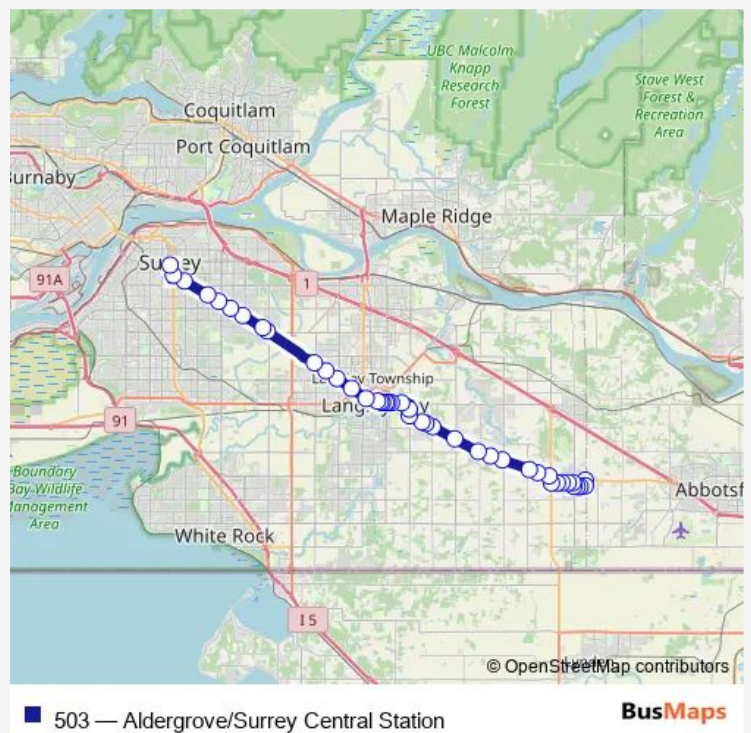

Bus 503 Aldergrove/Surrey Central Station

[Go to website](#)

Direction
 Southbound 276 St @ Fraser Hwy — Surrey Central Station @ Bay 1 Unloading Only

43 stops

[Open route schedule](#)

- Southbound 276 St @ Fraser Hwy
- Southbound 276 St @ Springfield Dr
- Westbound 28 Ave @ 27400 Block
- Westbound 28 Ave @ 273 St
- Northbound 272 St @ 28 Ave
- Westbound 29 Ave @ 272 St
- Westbound 29 Ave @ 270A St
- Westbound 29 Ave @ 268A St
- Westbound 29 Ave @ 266b St
- Westbound 29 Ave @ 264A St
- Westbound Fraser Hwy @ 264 St
- Westbound Fraser Hwy @ 260 St
- Westbound Fraser Hwy @ 256 St
- Westbound Fraser Hwy @ 248 St
- Westbound Fraser Hwy @ 244 St
- Westbound Fraser Hwy @ 240 St
- Westbound Fraser Hwy @ 232 St
- Westbound Fraser Hwy @ 48 Ave
- Westbound Fraser Hwy @ 222 St
- Westbound Fraser Hwy @ 221 St
- Northbound 216 St @ Fraser Hwy

Route schedule

Southbound 276 St @ Fraser Hwy — Surrey Central Station @ Bay 1 Unloading Only

Monday	05:30-23:59
Tuesday	05:30-23:59
Wednesday	05:30-23:59
Thursday	05:30-23:59
Friday	05:30-23:59
Saturday	06:05-23:56
Sunday	06:15-23:58

Route info

Direction: Southbound 276 St @ Fraser Hwy

Stops: 43

Trip Duration: 1 hour 13 min

Northbound 216 St @ 5300 Block

Westbound 56 Ave @ 213a St

Westbound 56 Ave @ 210a St

Westbound 56 Ave @ Langley Bypass

Friday 07:13-22:21

Saturday 06:00-22:50

Sunday 06:00-22:30

Route info

Direction: Surrey Central Station @ Bay 10

Stops: 21

Trip Duration: 0 hour 55 min

503 Bus time schedules and route maps are available in an offline PDF at busmaps.com. Use the busmaps.com website to see live bus times, train schedule or subway schedule, and step-by-step directions for all public transit in Langley