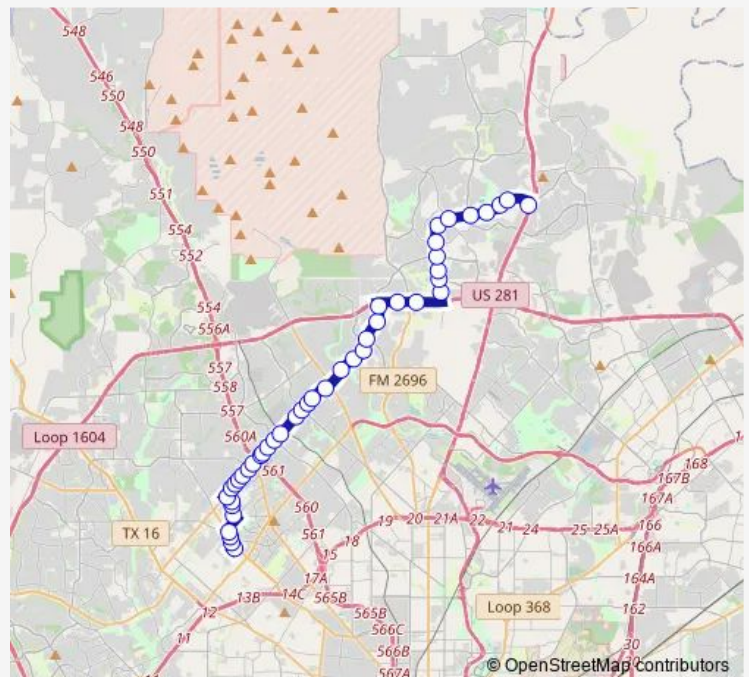

WESTBOUND LOOP 1604 ACCESS RD 1265 FT. EAST OF HUEBNER

HUEBNER & LOOP 1604

HUEBNER OPPOSITE DEER CREST

HUEBNER & BITTERS

HUEBNER & HUEBNER PARK

Route schedule

STONE OAK PARK & RIDE — STMC TRANSIT CENTER

Monday 05:30-23:30

Tuesday 05:30-23:30

Wednesday 05:30-23:30

Thursday 05:30-23:30

Friday 05:30-23:30

Saturday 05:30-23:30

Sunday 06:30-23:30

Route info

Direction: STONE OAK PARK & RIDE

Stops: 44

Trip Duration: 0 hour 40 min

503 — Huebner Crosstown

HUEBNER & ALSMIER GOLD

HUEBNER OPPOSITE EMERALD HILL

Huebner IN Front OF 14635

Huebner Opposite Creek Rock

Huebner & Cinnamon Oak

Sunday 06:30-23:30

Route info

Direction: STMC TRANSIT CENTER

Stops: 44

Trip Duration: 0 hour 51 min

HUEBNER & CHURCHILL ESTATES BLVD.

HUEBNER OPPOSITE HUEBNER PARK

HUEBNER & BITTERS