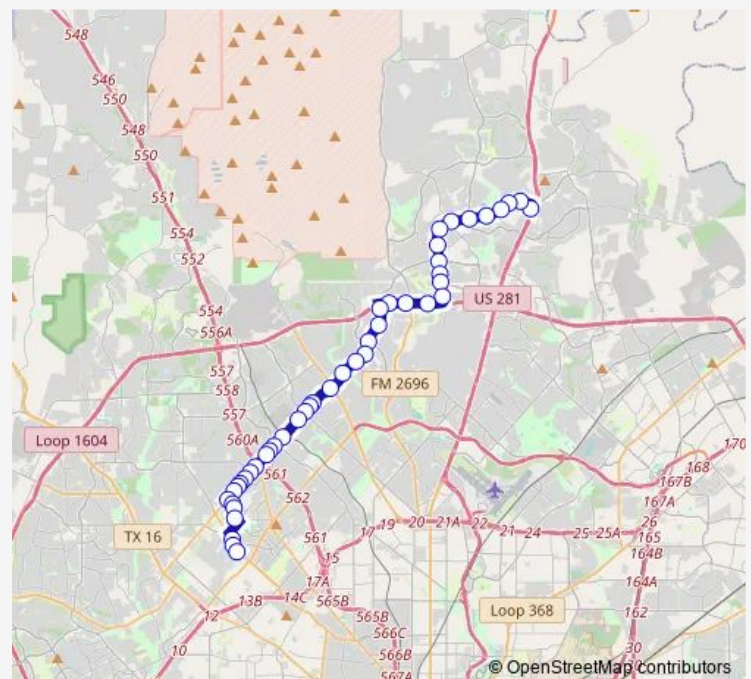

Westbound Loop 1604 Access RD 1265 FT. East OF Huebner

Huebner & Loop 1604

Huebner Opposite Deer Crest

Huebner & Bitters

Huebner & Huebner Park

Route schedule

Stone OAK Park & Ride — Stmc Transit Center

Monday 05:30-23:30

Tuesday 05:30-23:30

Wednesday 05:30-23:30

Thursday 05:30-23:30

Friday 05:30-23:30

Saturday 05:30-23:30

Sunday 06:30-23:30

Route info

Direction: Stone OAK Park & Ride

Stops: 44

Trip Duration: 0 hour 36 min

503 — Huebner Crosstown

Huebner & Alsmier Gold

Huebner Opposite Emerald Hill

Huebner IN Front OF 14635

Huebner Opposite Creek Rock

Huebner & Cinnamon Oak