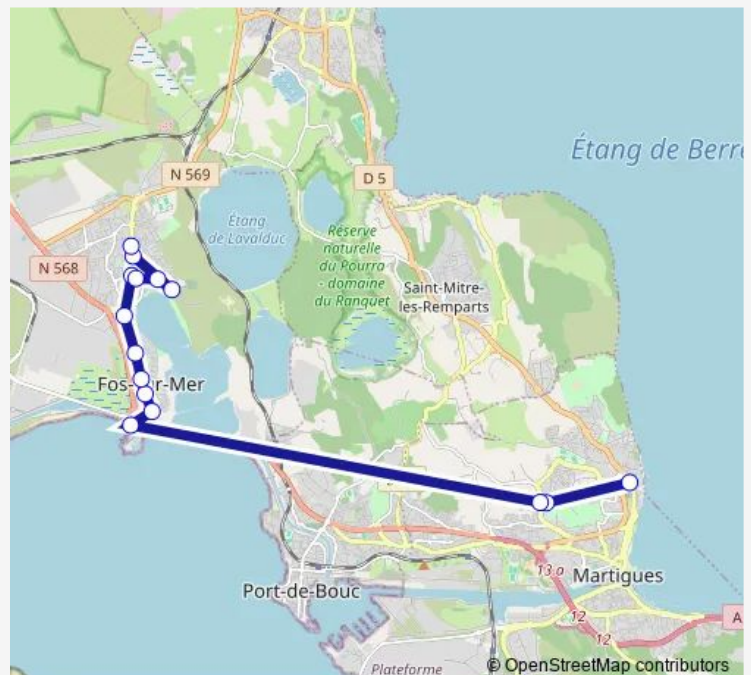

Bus 503 Martigues Langevin - Fos Mazet Mistral

[Go to website](#)

Direction

Lycée Paul Langevin — Le Mazet Mistral

15 stops

[Open route schedule](#)

Lycée Paul Langevin

Brise Lame

Tuesday 17:05

Wednesday —

Thursday 17:05

Friday 17:05

Saturday —

Sunday —

Route info

Direction: Lycée Paul Langevin

Stops: 15

Trip Duration: 0 hour 47 min

503 — Martigues Langevin - Fos Mazet Mistral

503 Bus time schedules and route maps are available in an offline PDF at busmaps.com. Use the busmaps.com website to see live bus times, train schedule or subway schedule, and step-by-step directions for all public transit in Fos-sur-Mer