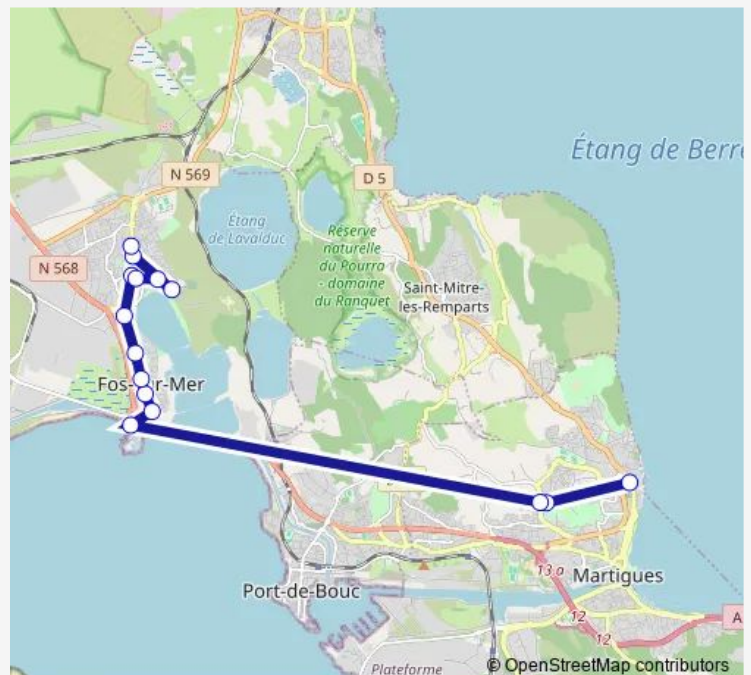

Bus 503 Martigues Langevin - Fos Mazet Mistral

[Go to website](#)

**Direction**

Lycée Paul Langevin — Le Mazet Mistral

15 stops

[Open route schedule](#)

Lycée Paul Langevin

Brise Lame

Tuesday 17:05

Wednesday —

Thursday 17:05

Friday 17:05

Saturday —

Sunday —

Route info

Direction: Lycée Paul Langevin

Stops: 15

Trip Duration: 0 hour 47 min

503 — Martigues Langevin - Fos Mazet Mistral

503 Bus time schedules and route maps are available in an offline PDF at [busmaps.com](https://busmaps.com). Use the [busmaps.com](https://busmaps.com) website to see live bus times, train schedule or subway schedule, and step-by-step directions for all public transit in Fos-sur-Mer