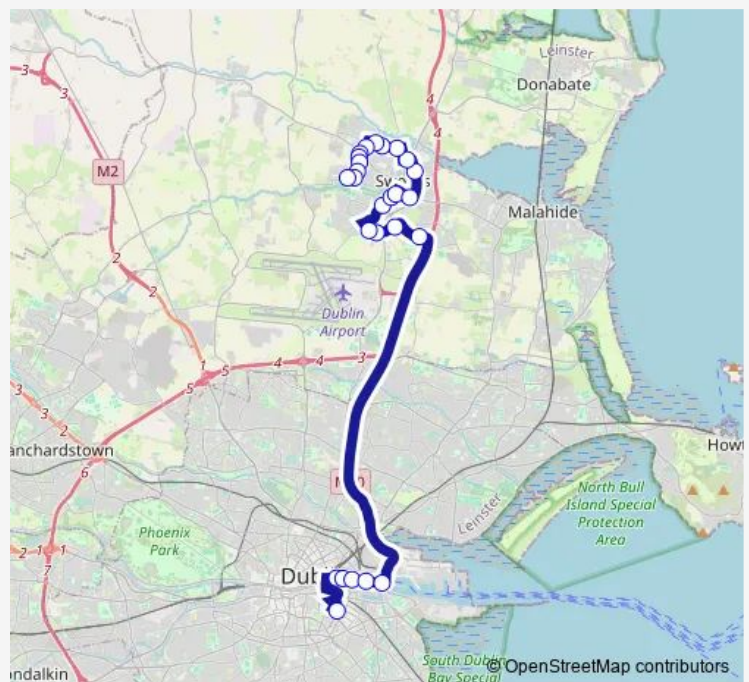

Bus 503 Abbeyvale Brackenstown Road - Merrion Square South

[Go to website](#)

Direction

Berwick Walk — Merrion Square South

29 stops

[Open route schedule](#)

- Berwick Walk
- Ormond Avenue
- St Cronan's Avenue
- St Cronan's Lawn
- Ardcian Park
- Cianlea
- Laurelton
- Applewood
- Jugback Terrace
- St Colmcille Gaa
- North Street Park
- Seatown Road
- Malahide Road
- Malahide Road
- Swords Pavilions Sc
- Swords Main Street
- Forest Road
- Ballintrane Wood
- Boraimhe Laurels
- Boraimhe Maples
- Nevinstown Lane

Route schedule

Berwick Walk — Merrion Square South

Monday	07:25-07:45
Tuesday	07:25-07:45
Wednesday	07:25-07:45
Thursday	07:25-07:45
Friday	07:25-07:45
Saturday	—
Sunday	—

Route info

Direction: Berwick Walk

Stops: 29

Trip Duration: 0 hour 55 min

503 — Abbeyvale Brackenstown Road - Merrion Square South **BusMaps**

Airside

Holywell Cres South

Holywell Close

East Wall Road

Convention Centre

Chq

Eden Quay

Merrion Square South

Direction

Merrion Square South — Ormond Avenue

26 stops

[Open route schedule](#)

Merrion Square South