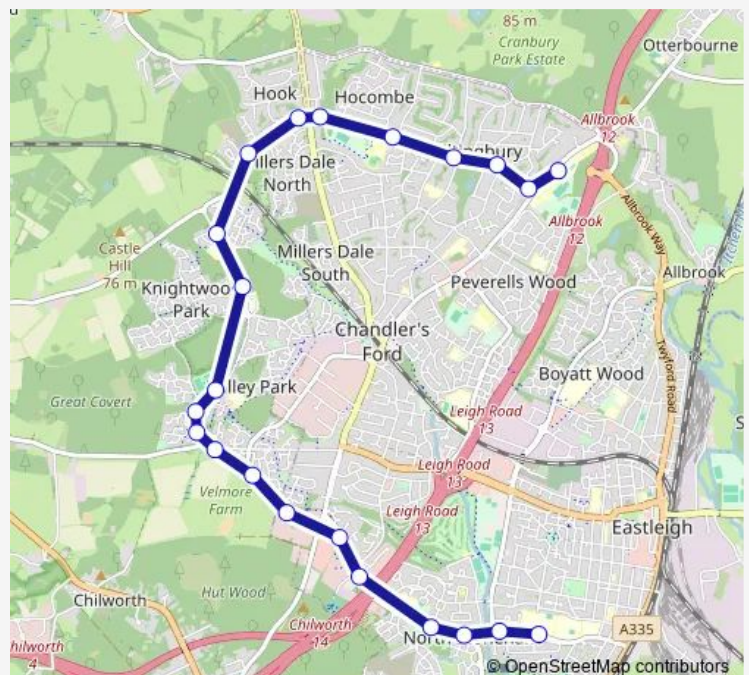

Avenue Park

The Cricketers

Monks Way

Route schedule

Thornden School Grounds — Barton Peveril College

Monday 15:05

Tuesday 15:05

Wednesday 15:05

Thursday 15:05

Friday 15:05

Saturday —

Sunday —

Route info

Direction: Thornden School Grounds

Stops: 22

Trip Duration: 0 hour 20 min

■ 503 — Thornden School - Valley Park - Barton Peveril College

503 Bus time schedules and route maps are available in an offline PDF at busmaps.com. Use the busmaps.com website to see live bus times, train schedule or subway schedule, and step-by-step directions for all public transit in Southampton