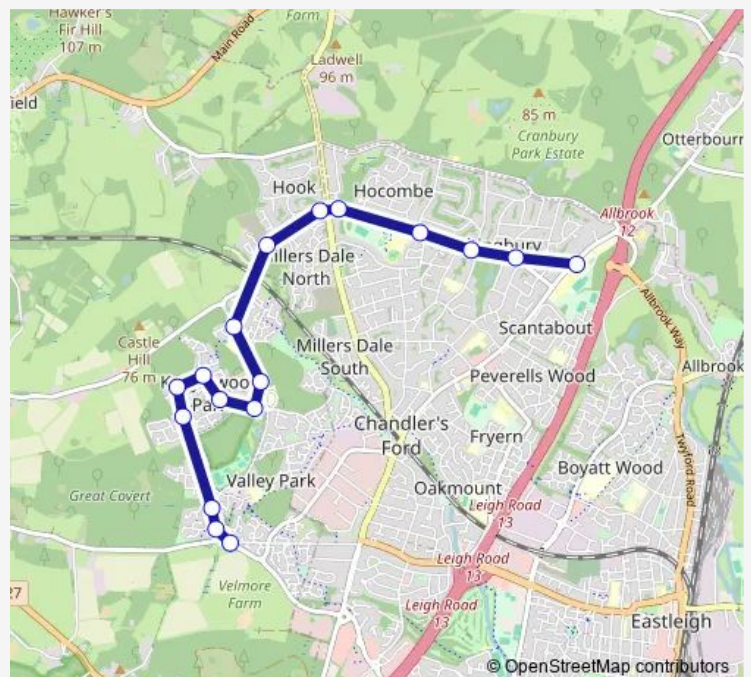

Bus 503 Chandlers Ford - Valley Park - Hiltingbury - Thorn- den School

[Go to website](#)

Direction

Castle Lane — Thornden School Grounds

17 stops

[Open route schedule](#)

- Castle Lane
- Raglan Close
- Pilgrims Close
- Harvest Road
- Bird Field
- Catmint Close
- Field View
- Wood End Way
- Knightwood Road
- Katrine Crescent
- Baddesley Bridge
- Hursley Road
- Hiltingbury Court
- Pine Road
- Lakewood Road
- Kingsway Shops
- Thornden School Grounds

Route schedule

Castle Lane — Thornden School Grounds

Monday	07:40
Tuesday	07:40
Wednesday	07:40
Thursday	07:40
Friday	07:40
Saturday	—
Sunday	—

Route info

Direction: Castle Lane

Stops: 17

Trip Duration: 0 hour 20 min

503 Bus time schedules and route maps are available in an offline PDF at busmaps.com. Use the busmaps.com website to see live bus times, train schedule or subway schedule, and step-by-step directions for all public transit in Southampton

The schedule is provided in the local timezone. Times with "(+1)" indicate departures on the next day.

PDF file created on 2025-02-26

2024 BusMaps.com - All Rights Reserved