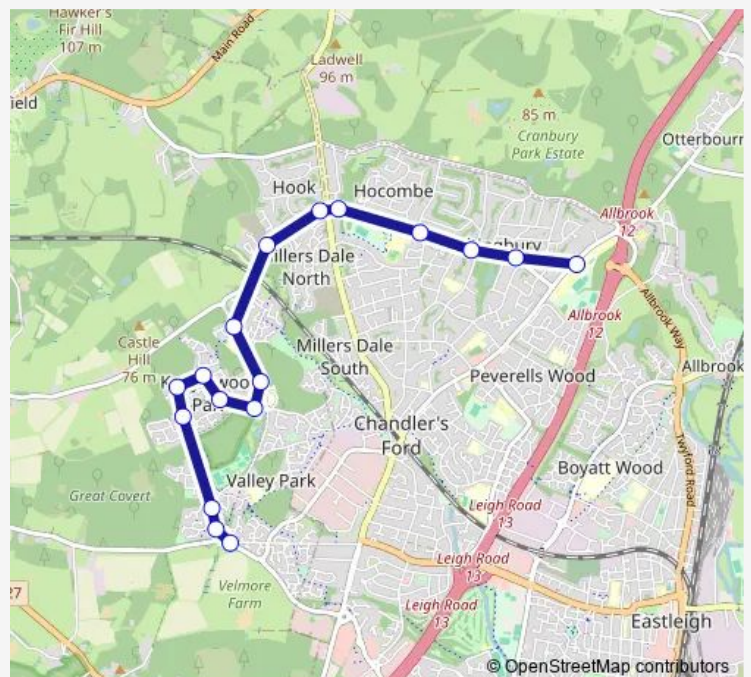

Bus 503 Chandlers Ford - Valley Park - Hiltingbury - Thorn- den School

[Go to website](#)

Direction

Castle Lane — Thornden School Grounds

17 stops

[Open route schedule](#)

- Castle Lane
- Raglan Close
- Pilgrims Close
- Harvest Road
- Bird Field
- Catmint Close
- Field View
- Wood End Way
- Knightwood Road
- Katrine Crescent
- Baddesley Bridge
- Hursley Road
- Hiltingbury Court
- Pine Road
- Lakewood Road
- Kingsway Shops
- Thornden School Grounds

Route schedule

Castle Lane — Thornden School Grounds

Monday	07:40
Tuesday	07:40
Wednesday	07:40
Thursday	07:40
Friday	07:40
Saturday	—
Sunday	—

Route info

Direction: Castle Lane

Stops: 17

Trip Duration: 0 hour 20 min

503 Bus time schedules and route maps are available in an offline PDF at busmaps.com. Use the busmaps.com website to see live bus times, train schedule or subway schedule, and step-by-step directions for all public transit in Southampton

The schedule is provided in the local timezone. Times with "(+1)" indicate departures on the next day.

PDF file created on 2025-01-16

2024 BusMaps.com - All Rights Reserved