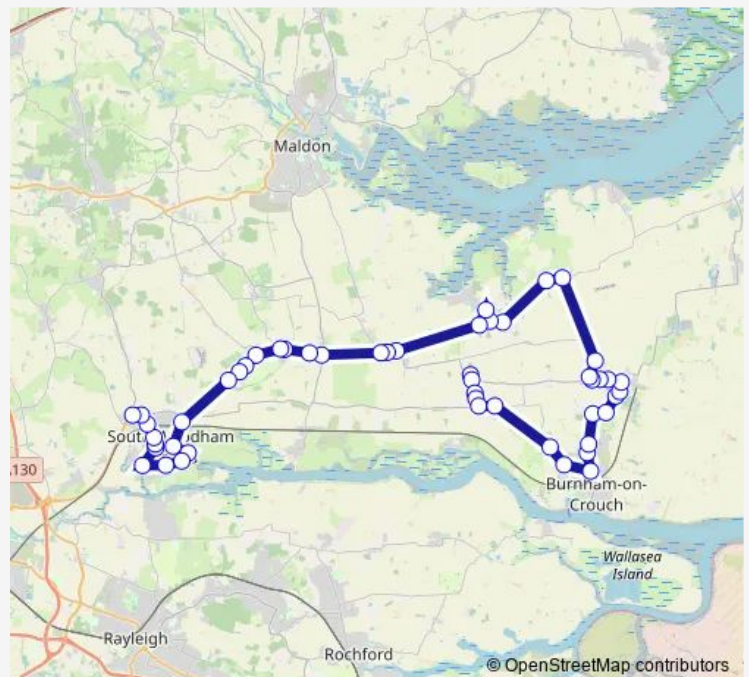

Southfield Way

David Fisher Way

Knightswood Court

Route schedule

Post Office — Old Wickford Road

Monday 06:15

Tuesday 06:15

Wednesday 06:15

Thursday 06:15

Friday 06:15

Saturday —

Sunday —

Route info

Direction: Post Office

Stops: 50

Trip Duration: 1 hour 3 min

Gandalfs Ride

Albert Road

Mount Pleasant Road

Champions Manor Hall

Railway Station

Medical Centre

Old Wickford Road

Direction

Wednesday 16:35

Thursday 16:35

Friday 16:35

Saturday —

Sunday —

Route info

Direction: Old Wickford Road

Stops: 49