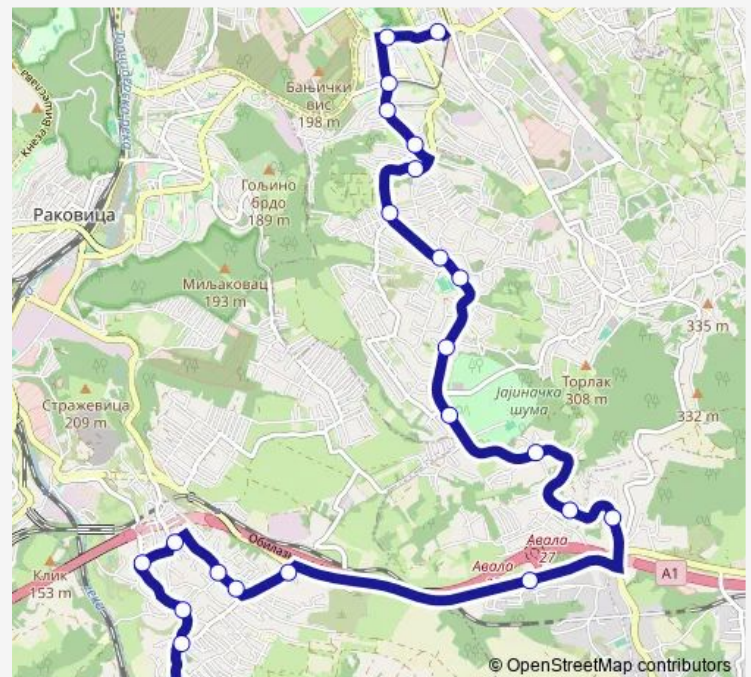

Palih Boraca

Josipa Telarevića

Brđanska

Podavalska (Izlaz)

Resnik /Ulaz/

Dugo Polje

Kružni Put

Rakovica Selo

Saturday 05:00-21:55

Sunday 05:00-21:55

Route info

Direction: Železnička Stanica Resnik

Stops: 24

Trip Duration: 0 hour 44 min

503 — Voždovac - Resnik /Železnička Stanica/

Baštovanska

Paunova

Trošarina

Direction

Voždovac-Okretnica — Železnička Stanica Resnik

24 stops

[Open route schedule](#)

Voždovac-Okretnica

Baštovanska

Monday 05:35-22:35

Tuesday 05:35-22:35

Wednesday 05:35-22:35

Thursday 05:35-22:35

Friday 05:35-22:35

Saturday 05:35-22:35

Sunday 05:35-22:35

Route info