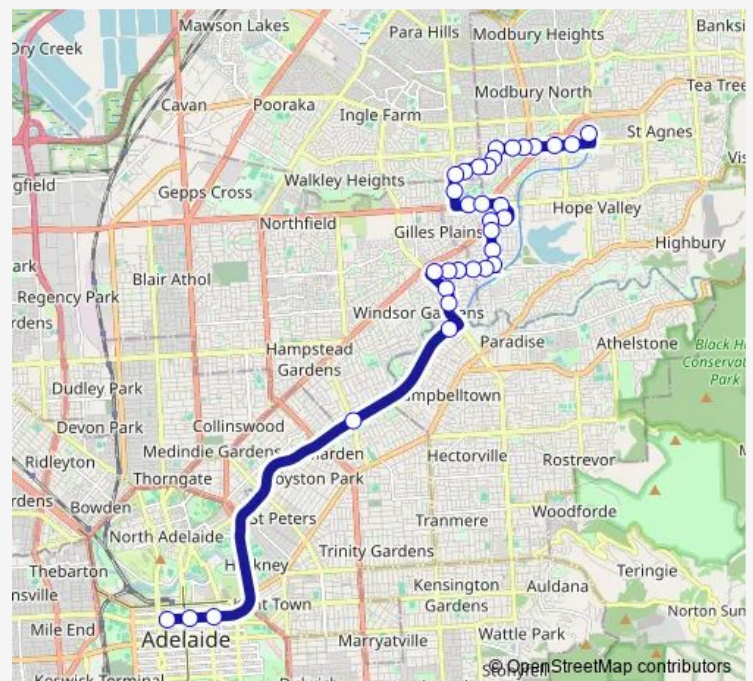

Friday 07:23-23:27

Saturday 08:39-23:27

Sunday 09:39-23:27

Route info

Direction: Stop C1 Currie St - North side

Stops: 34

Trip Duration: 0 hour 41 min

503 — Tea Tree Plaza Interchange to City

Stop 36 Nelson Rd - West side

Stop 37 Helen Tce - North West side

Stop 38 Helen Tce - North side

Stop 38A Helen Tce - North side

Stop 39 Flockhart Ave - North West side

Stop 40 Flockhart Ave - West side

Stop 41 Wright Rd - North side

Stop 42A Wright Rd - North side

Stop 43A Wright Rd - North side

Stop 44 Wright Rd - North side

Stop 43S Smart Rd - North side

Stop 42A Smart Rd - North side

Zone A Tea Tree Plaza Interchange - West side

Direction

Thursday 06:02-23:01

Friday 06:02-23:01

Saturday 07:12-23:01

Sunday 09:08-23:01

Route info

Direction: Zone A Tea Tree Plaza Interchange - West side

Stops: 33

Trip Duration: 0 hour 47 min