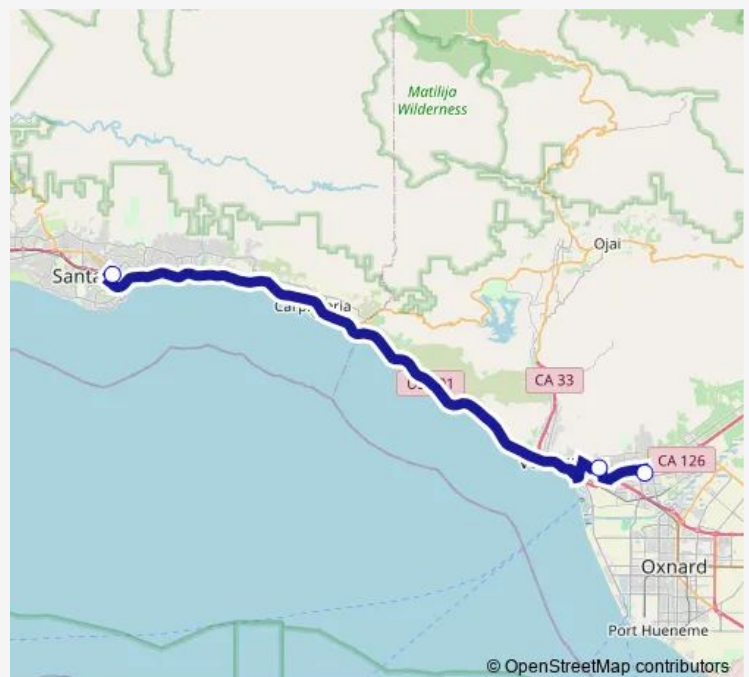

### Direction

Figueroa at Chapala (MTD Transit Center) — Ventura County Government Center (Hill Rd/Thille St)

3 stops

[Open route schedule](#)

Figueroa at Chapala (MTD Transit Center)

Pacific View Mall (Ventura Transit Center)

### Route schedule

Figueroa at Chapala (MTD Transit Center) — Ventura County Government Center (Hill Rd/Thille St)

Monday	09:30-10:30
Tuesday	09:30-10:30
Wednesday	09:30-10:30
Thursday	09:30-10:30
Friday	09:30-10:30
Saturday	—
Sunday	—

### Route info

Direction: Figueroa at Chapala (MTD Transit Center)

Stops: 3

Trip Duration: 0 hour 50 min

■ 80X — Coastal Express

**Direction**

Ventura County Government Center (Hill Rd/Thille St) —  
Figueroa at Chapala (MTD Transit Center)

3 stops

[Open route schedule](#)

Ventura County Government Center (Hill Rd/Thille St)

Pacific View Mall (Ventura Transit Center)

Figueroa at Chapala (MTD Transit Center)

**Route schedule**

Ventura County Government Center (Hill Rd/Thille St) —  
Figueroa at Chapala (MTD Transit Center)