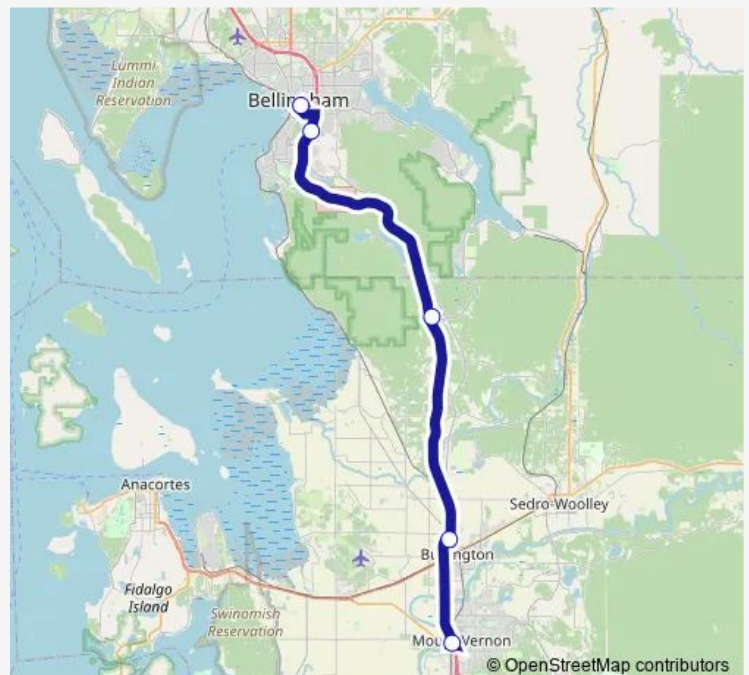

Alger Park & Ride

Lincoln Creek Park & Ride

Bellingham Station

Route schedule

Skagit Station — Bellingham Station

Monday 07:45-19:20

Tuesday 07:45-19:20

Wednesday 07:45-19:20

Thursday 07:45-19:20

Friday 07:45-19:20

Saturday 16:05-18:00

Sunday 18:00

Route info

Direction: Skagit Station

Stops: 5

Trip Duration: 0 hour 45 min

Direction

Bellingham Station — Skagit Station

5 stops

[Open route schedule](#)

Bellingham Station

Lincoln Creek Park & Ride

Alger Park & Ride

Chuckanut Park & Ride