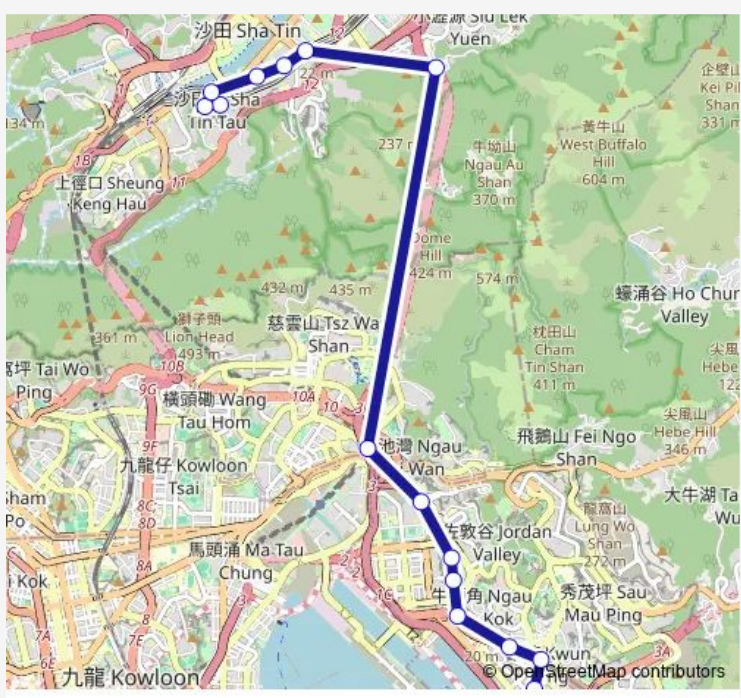

# Bus 80X Chun Shek - Kwun Tong Ferry

[Go to website](#)

**Direction**  
 [Kmb] Chun Shek BUS Terminus — [Kmb] Kwun Tong Ferry

17 stops

[Open route schedule](#)

- [Kmb] Chun Shek BUS Terminus
- [Kmb] Shek Ying House Chun Shek Estate
- [Ctb] Chun Shek Estate, CHE Kung MIU Road[[Kmb+Ctb] Chun Shek Estate/<Br>Chun Shek Estate, CHE Kung MIU Road[[Kmb] Chun Shek Estate[[Lwb] Chun Shek Estate
- [Kmb+Ctb] JAT MIN Chuen Street/<Br>Jat MIN Chuen, JAT MIN Chuen Street[[Kmb] JAT MIN Chuen Street[[Lwb] JAT MIN Chuen Street
- [Kmb+Ctb] SHA KOK Estate/<Br>Sha KOK Estate, SHA KOK Street[[Kmb] SHA KOK Estate[[Lwb] SHA KOK Estate
- [Ctb] Kong PUI Street Rest Garden, SHA TIN WAI Road[[Kmb] Kong PUI ST. Rest Gdn.
- [Ctb] Tate'S Cairn Tunnel BUS-BUS Inter-change[[Kmb+Ctb] Tate'S Cairn Tunnel/<Br>Tate'S Cairn Tunnel Toll Plaza[[Kmb] Tate'S Cairn Tunnel
- [Kmb+Ctb] Choi Hung BBI - PIK HOI House/<Br>Pik HOI House Choi Hung Estate, Choi Hung Access Road[[Kmb] Choi Hung BBI - PIK HOI House
- [Kmb] KAI YIP Estate
- [Kmb] Kowloon BAY Station
- [Ctb] Lower Ngau TAU KOK Estate, Kwun Tong Road[[Kmb+Ctb] Lower Ngau TAU KOK Estate/<Br>Lower Ngau TAU KOK Estate, Kwun Tong Road[[Kmb] Lower Ngau TAU KOK Estate
- [Kmb+Ctb] Kwun Tong Road Sitting-OUT Area/<Br>Kwun Tong Road Sitting-OUT Area, Kwun Tong Road[[Kmb] Kwun Tong Road Sitting-OUT Area

Route info  
 Direction: [Kmb] Chun Shek BUS Terminus  
 Stops: 17  
 Trip Duration: 0 hour 46 min

80X — Chun Shek - Kwun Tong Ferry **BusMaps**

[Kmb+Ctb] Millennium City/<Br>Millennium City, Kwun  
Tong Road[[Kmb] Millennium City

## Route info

Direction: [Kmb] Kwun Tong Ferry

Stops: 18

Trip Duration: 0 hour 46 min

80X Bus time schedules and route maps are available in an offline PDF at [busmaps.com](https://busmaps.com). Use the [busmaps.com](https://busmaps.com) website to see live bus times, train schedule or subway schedule, and step-by-step directions for all public transit in Kwun Tong