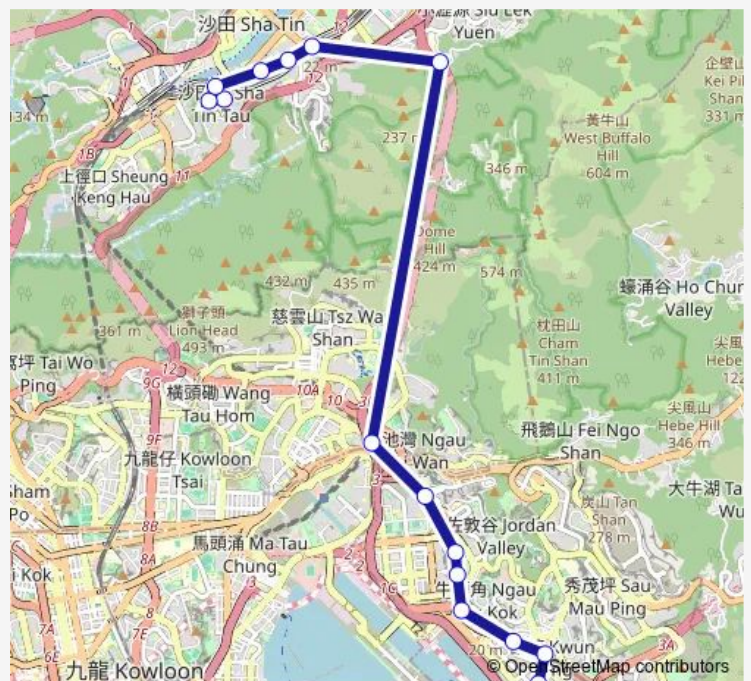

[Kmb] KAI YIP Estate

[Kmb] Kowloon BAY Station

[Ctb] Lower Ngau TAU KOK Estate, Kwun Tong Road[[Kmb+Ctb] Lower Ngau TAU KOK Estate/
Lower Ngau TAU KOK Estate, Kwun Tong Road[[Kmb] Lower Ngau TAU KOK Estate

[Kmb+Ctb] Kwun Tong Road Sitting-OUT Area/
Kwun Tong Road Sitting-OUT Area, Kwun Tong Road[[Kmb] Kwun Tong Road Sitting-OUT Area

Route schedule

[Kmb] Chun Shek BUS Terminus — [Kmb] Kwun Tong Ferry

Monday	05:40-19:30
Tuesday	05:40-19:30
Wednesday	05:40-19:30
Thursday	05:40-19:30
Friday	05:40-19:30
Saturday	05:40-18:00
Sunday	05:40-11:30

Route info

Direction: [Kmb] Chun Shek BUS Terminus

Stops: 17

Trip Duration: 0 hour 44 min

■ 80x — Chun Shek - Kwun Tong Ferry

[Kmb+Ctb] Millennium City/
Millennium City, Kwun
Tong Road[[Kmb] Millennium City