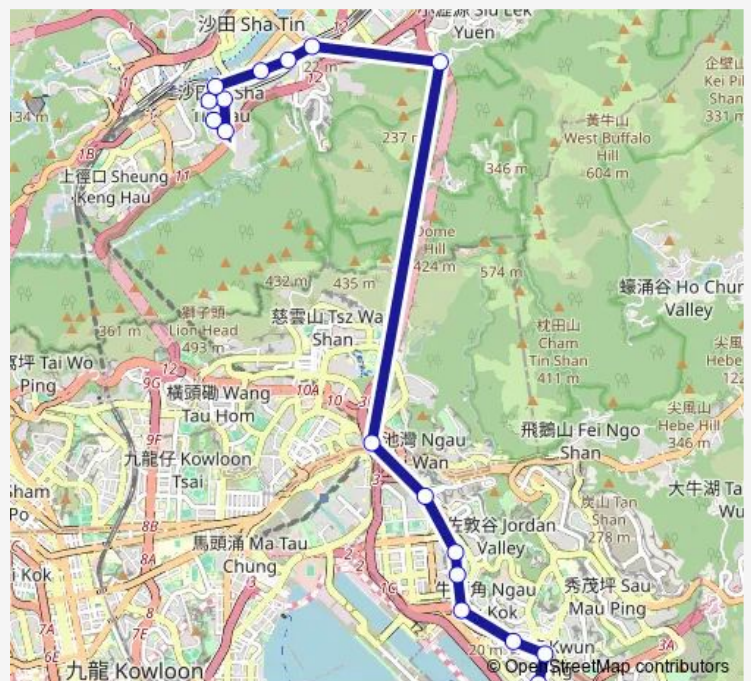

[Kmb+Ctb] Choi Hung BBI - PIK HOI House/
Pik HOI House Choi Hung Estate, Choi Hung Access Road|[Kmb] Choi Hung BBI - PIK HOI House

[Kmb] KAI YIP Estate

[Kmb] Kowloon BAY Station

[Ctb] Lower Ngau TAU KOK Estate, Kwun Tong Road|[Kmb+Ctb] Lower Ngau TAU KOK Estate/
Lower Ngau TAU KOK Estate, Kwun Tong Road|[Kmb] Lower Ngau TAU KOK Estate

Stops: 19

Trip Duration: 0 hour 50 min

80x — JAT MIN Chuen Street - Kwun Tong Ferry **BusMaps**

[Kmb+Ctb] Kwun Tong Road Sitting-OUT Area/
Kwun
Tong Road Sitting-OUT Area, Kwun Tong Road[[Kmb]
Kwun Tong Road Sitting-OUT Area

Monday 07:55

Tuesday 07:55

Wednesday 07:55

Thursday 07:55

Friday 07:55

Saturday —

Sunday —

Route info