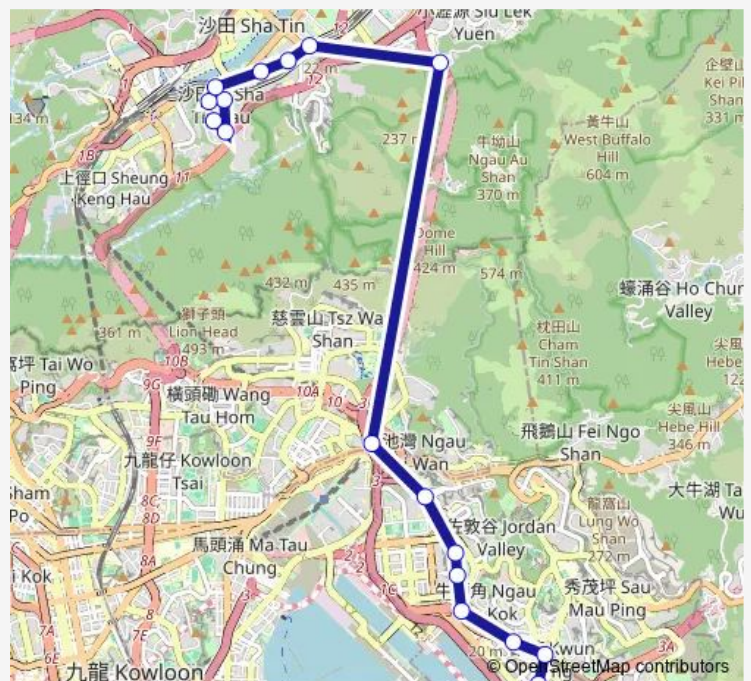

Bus 80X JAT MIN Chuen Street - Kwun Tong Ferry

[Go to website](#)

Direction
 [Kmb] SUN TIN WAI BUS Terminus — [Kmb] Kwun Tong Ferry
 19 stops
[Open route schedule](#)

- [Kmb] SUN TIN WAI BUS Terminus
- [Kmb] FOO WAI House
- [Kmb] Chun Shek BUS Terminus
- [Kmb] Shek Ying House Chun Shek Estate
- [Ctb] Chun Shek Estate, CHE Kung MIU Road|[Kmb+Ctb] Chun Shek Estate/
Chun Shek Estate, CHE Kung MIU Road|[Kmb] Chun Shek Estate|[Lwb] Chun Shek Estate
- [Kmb+Ctb] JAT MIN Chuen Street/
Jat MIN Chuen, JAT MIN Chuen Street|[Kmb] JAT MIN Chuen Street|[Lwb] JAT MIN Chuen Street
- [Kmb+Ctb] SHA KOK Estate/
Sha KOK Estate, SHA KOK Street|[Kmb] SHA KOK Estate|[Lwb] SHA KOK Estate
- [Ctb] Kong PUI Street Rest Garden, SHA TIN WAI Road|[Kmb] Kong PUI ST. Rest Gdn.
- [Ctb] Tate'S Cairn Tunnel BUS-BUS Inter-change|[Kmb+Ctb] Tate'S Cairn Tunnel/
Tate'S Cairn Tunnel Toll Plaza|[Kmb] Tate'S Cairn Tunnel
- [Kmb+Ctb] Choi Hung BBI - PIK HOI House/
Pik HOI House Choi Hung Estate, Choi Hung Access Road|[Kmb] Choi Hung BBI - PIK HOI House
- [Kmb] KAI YIP Estate
- [Kmb] Kowloon BAY Station
- [Ctb] Lower Ngau TAU KOK Estate, Kwun Tong Road|[Kmb+Ctb] Lower Ngau TAU KOK Estate/
Lower Ngau TAU KOK Estate, Kwun Tong Road|[Kmb] Lower Ngau TAU KOK Estate

Stops: 19

Trip Duration: 0 hour 49 min

80X — JAT MIN Chuen Street - Kwun Tong Ferry **BusMaps**

[Kmb+Ctb] Kwun Tong Road Sitting-OUT Area/
Kwun
Tong Road Sitting-OUT Area, Kwun Tong Road[[Kmb]
Kwun Tong Road Sitting-OUT Area

Monday 07:55

Tuesday 07:55

Wednesday 07:55

Thursday 07:55

Friday 07:55

Saturday —

Sunday —

Route info