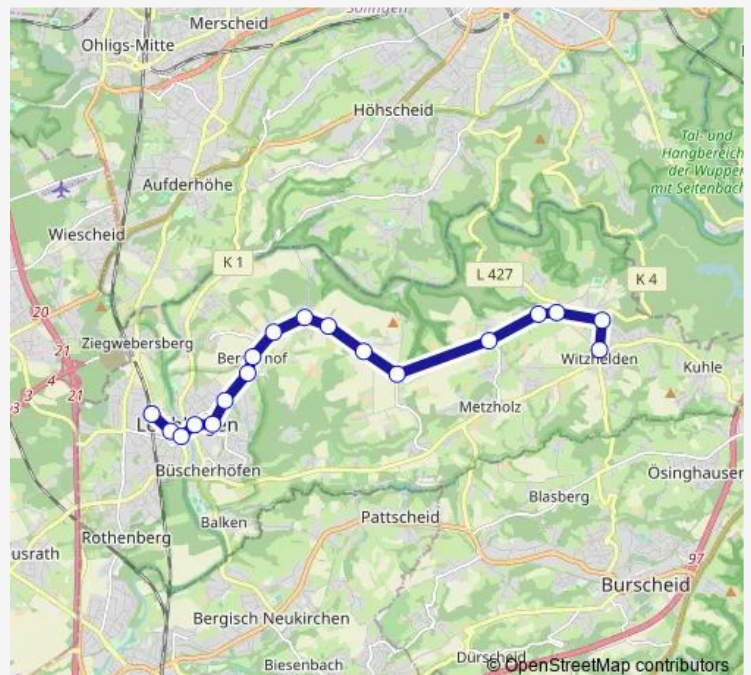

Leichlingen Sankt Heribert

Leichlingen Witzhelden Oberbüscherhof

Leichlingen Witzhelden Unterherscheld

Leichlingen Witzhelden Herscheid

Leichlingen Witzhelden Flamerscheid

Leichlingen Witzhelden Mitte

Route schedule

Leichlingen Bf — Leichlingen Witzhelden Mitte

Monday 05:22-23:22

Tuesday 05:22-23:22

Wednesday 05:22-23:22

Thursday 05:22-23:22

Friday 05:22-23:22

Saturday 06:22-23:22

Sunday —

Route info

Direction: Leichlingen Bf

Stops: 18

Trip Duration: 0 hour 20 min

Direction

Leichlingen Witzhelden Mitte — Leichlingen Bf

17 stops

[Open route schedule](#)

Friday 05:13-23:13

Saturday 06:13-23:13

Sunday —

Route info

Direction: Leichlingen Witzhelden Mitte

Stops: 17

Trip Duration: 0 hour 21 min

258 Tram time schedules and route maps are available in an offline PDF at busmaps.com. Use the busmaps.com website to see live bus times, train schedule or subway schedule, and step-by-step directions for all public transit in Solingen