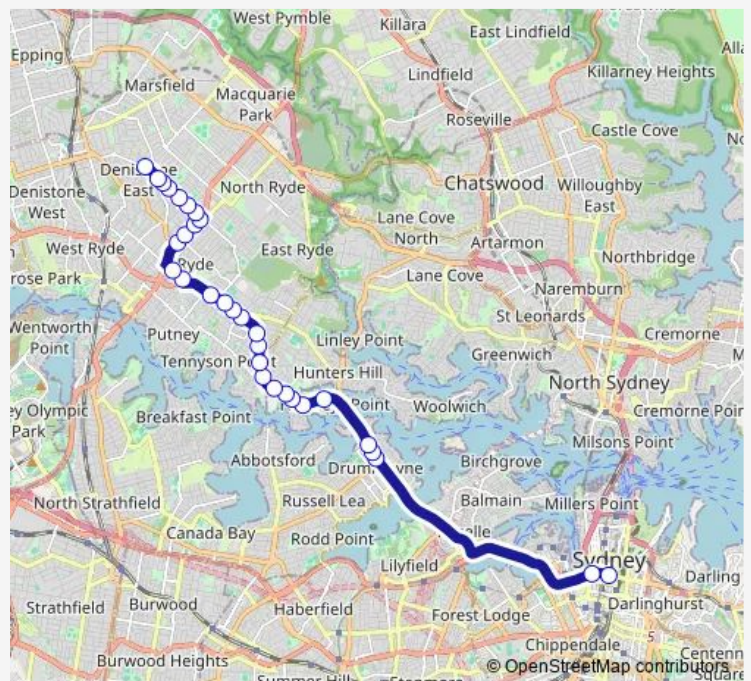

Town Hall House, Druitt St, Stand L

Victoria Rd After Lyons Rd

Victoria Rd At Tavistock St

Victoria Rd Before Westbourne St

Riverside Girls High School, Victoria Rd

Gladesville Reserve, Victoria Rd

Gladesville Hospital, Victoria Rd

Victoria Rd Opp Salter St

Gladesville Hospital, Victoria Rd

Victoria Rd At Pearson St

Trim Place, Victoria Rd

Victoria Rd After Hepburn Av

Victoria Rd At Osgathorpe Rd

Victoria Rd Before Tennyson Rd

Victoria Rd At Weaver St

Monday 16:36-18:11

Tuesday 16:36-18:11

Wednesday 16:36-18:11

Thursday 16:36-18:11

Friday 16:36-18:11

Saturday —

Sunday —

Route info

Direction: Town Hall Station, Park St, Stand K

Stops: 31

Trip Duration: 0 hour 47 min

Lane Cove Rd At Price St

Lane Cove Rd At Wolger Rd

Lane Cove Rd Opp Seventh Day Adventist Church

Lane Cove Rd Before Quarry Rd