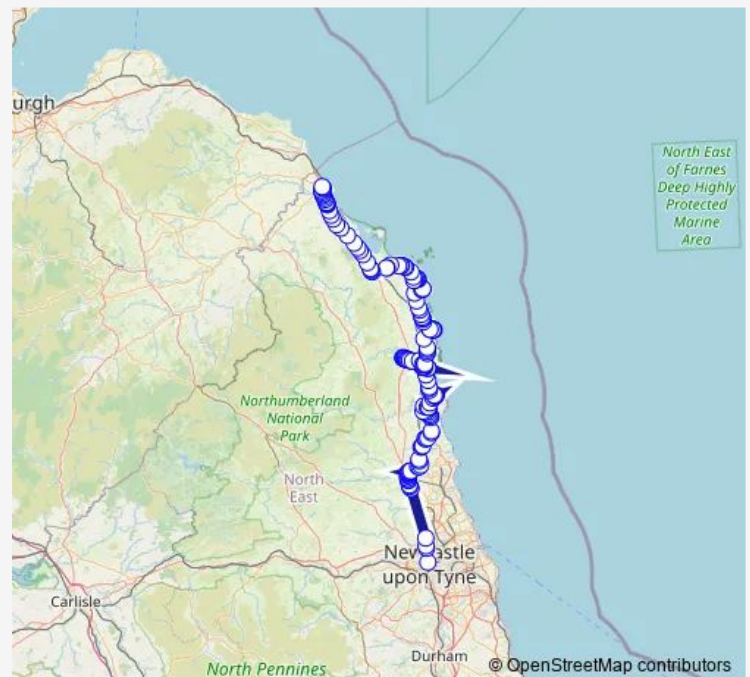

Bus X18 Newcastle - Berwick

[Go to website](#)

Direction

Craft Gallery — Haymarket Bus Station

127 stops

[Open route schedule](#)

Craft Gallery

South Lodge

Fire Station

Budle Bay Campsite

Waren House Lodge

Kiln Point

Friary Farm

Church Street

Lord Crewe Hotel

Links Road

Armstrong Cottages

Monks House

Castle Drive

Broad Road

St Paul's Church

Schools

King Street

King Street

The Haven

Craster Arms

Crossroads

Route schedule

Craft Gallery — Haymarket Bus Station

Monday 06:27

Tuesday 06:27

Wednesday 06:27

Thursday 06:27

Friday 06:27

Saturday 06:27

Sunday —

Route info

Direction: Craft Gallery

Stops: 127

Trip Duration: 3 hour 17 min

■ X18 — Newcastle - Berwick

BusMaps