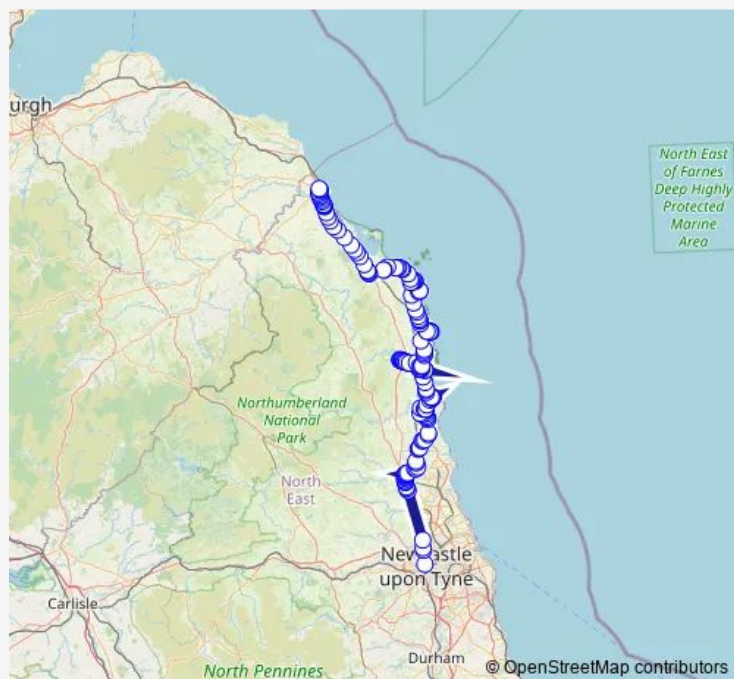

Thursday 06:27

Friday 06:27

Saturday 06:27

Sunday —

Route info

Direction: Craft Gallery

Stops: 127

Trip Duration: 3 hour 17 min