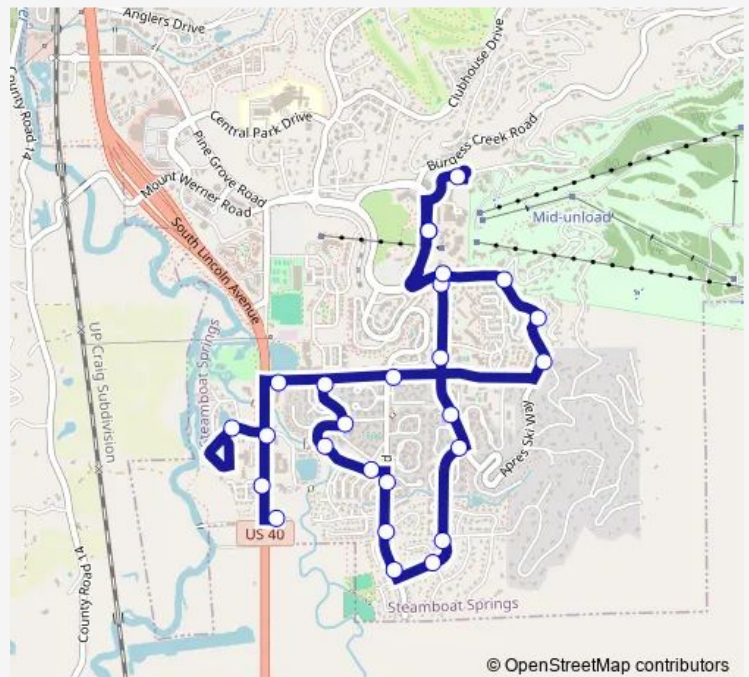

**Bus Night Line to Condominiums**

[Go to website](#)

**Direction**

Gondola Transit Center — Gondola Transit Center

26 stops

[Open route schedule](#)

- Gondola Transit Center
- Ski Times Square
- Highmark
- Trappeur's Crossing
- Alpine Ridge - Meadowlark
- Sunray Meadows - Sunburst
- Bear Drive
- Timothy Drive
- Whistler Park
- Woodbridge - Creekside
- Mustang Run
- Whistler Village
- Chinook Townhomes
- Walton Village
- Deer Creek - Walton Creek
- Walton Pond - The Ponds
- Majestic Circle
- Homewood Suites
- La Quinta - Holiday Inn
- Quality Inn
- Shadow Run

**Route schedule**

Gondola Transit Center — Gondola Transit Center

Monday	20:20-23:50
Tuesday	20:20-23:50
Wednesday	20:20-23:50
Thursday	20:20-23:50
Friday	20:20-23:50
Saturday	20:20-23:50
Sunday	20:20-23:50

**Route info**

Direction: Gondola Transit Center

Stops: 26

Trip Duration: 0 hour 27 min

© OpenStreetMap contributors

■ Night Line to Condominiums

Herbage

Sunrise - Yampa View

Ski Trail Ln - La Casa

Dulany - Snowflower

Gondola Transit Center

Bus time schedules and route maps are available in an offline PDF at [busmaps.com](https://busmaps.com). Use the [busmaps.com](https://busmaps.com) website to see live bus times, train schedule or subway schedule, and step-by-step directions for all public transit in Steamboat Springs