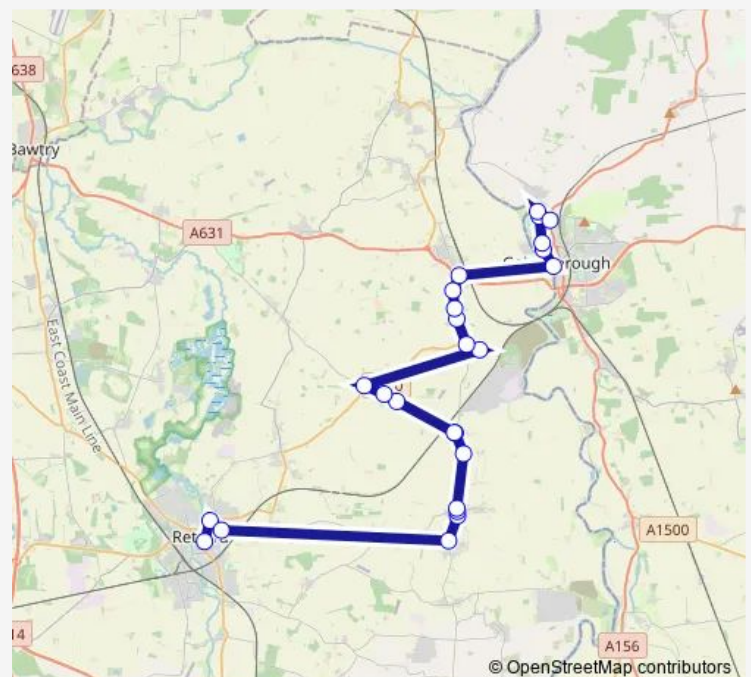

### Route schedule

Retford Bus Station — Queen Elizabeth High School

Monday 07:30

Tuesday 07:30

Wednesday 07:30

Thursday 07:30

Friday 07:30

Saturday —

### Route info

Direction: Retford Bus Station

Stops: 25

Trip Duration: 0 hour 57 min

■ 595 — Bawtry - Queen Elizabeth School

Japan Road

John Coupland Hospital

Front Street