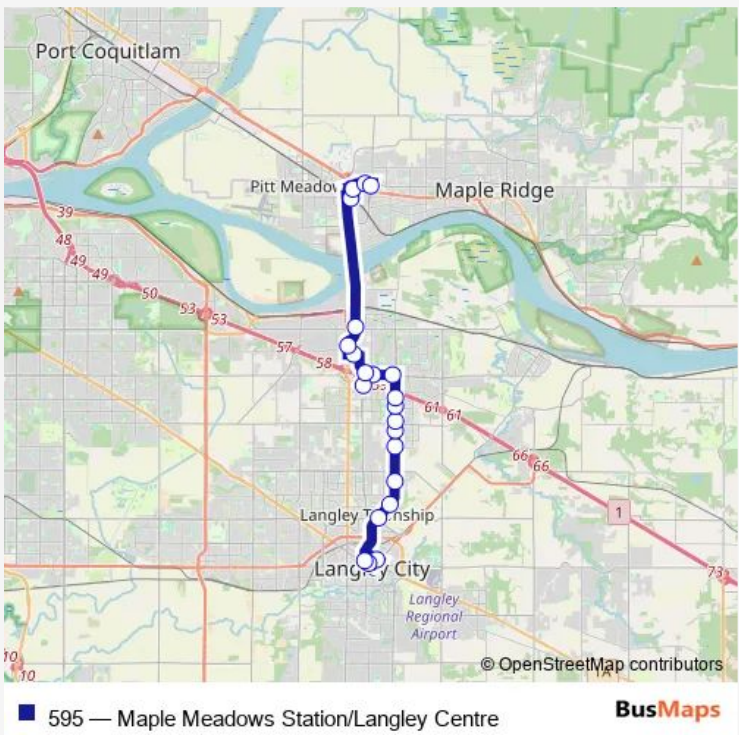

Bus 595 Maple Meadows Station/Langley Centre

[Go to website](#)

Direction
 Southbound 203 St @ Lougheed Hwy — Langley Centre @ Bay 4
 22 stops
[Open route schedule](#)

- Southbound 203 St @ Lougheed Hwy
- Westbound Lougheed Hwy @ 203 St
- Southbound Maple Meadows Way @ 200 St
- Maple Meadows Station @ Bay 4
- Southbound 199a St @ 96 Ave
- Southbound 200 St @ 9200 Block
- Eastbound 91A Ave @ 20100 Block
- Southbound 202 St @ 8900 Block
- Carvolth Exchange @ Bay 12
- Eastbound 88 Ave @ 202 St
- Eastbound 88 Ave @ 204 St
- Southbound 208 St @ 88 Ave
- Southbound 208 St @ 84 Ave
- Southbound 208 St @ 82 Ave
- Southbound 208 St @ 80 Ave
- Southbound 208 St @ Willoughby Town Centre Dr
- Southbound 208 St @ 76 Ave
- Southbound 208 St @ 70 Ave
- Southbound Willowbrook Connector @ 68 Ave
- Southbound 204 St @ 64 Ave
- Eastbound Logan Ave @ 203A St

Route schedule
 Southbound 203 St @ Lougheed Hwy — Langley Centre @ Bay 4

Monday	05:11-00:09 ⁺¹
Tuesday	05:11-00:09 ⁺¹
Wednesday	05:11-00:09 ⁺¹
Thursday	05:11-00:09 ⁺¹
Friday	05:11-00:09 ⁺¹
Saturday	06:45-00:15 ⁺¹
Sunday	06:45-00:30 ⁺¹

Route info
 Direction: Southbound 203 St @ Lougheed Hwy
 Stops: 22
 Trip Duration: 0 hour 45 min

Direction

Langley Centre @ Bay 4 — Southbound 203 St @ Lougheed Hwy

23 stops

[Open route schedule](#)

Langley Centre @ Bay 4

Saturday 06:00-23:32

Sunday 06:08-23:49

Route info

Direction: Langley Centre @ Bay 4

Stops: 23

Trip Duration: 0 hour 46 min

595 Bus time schedules and route maps are available in an offline PDF at busmaps.com. Use the busmaps.com website to see live bus times, train schedule or subway schedule, and step-by-step directions for all public transit in Walnut Grove