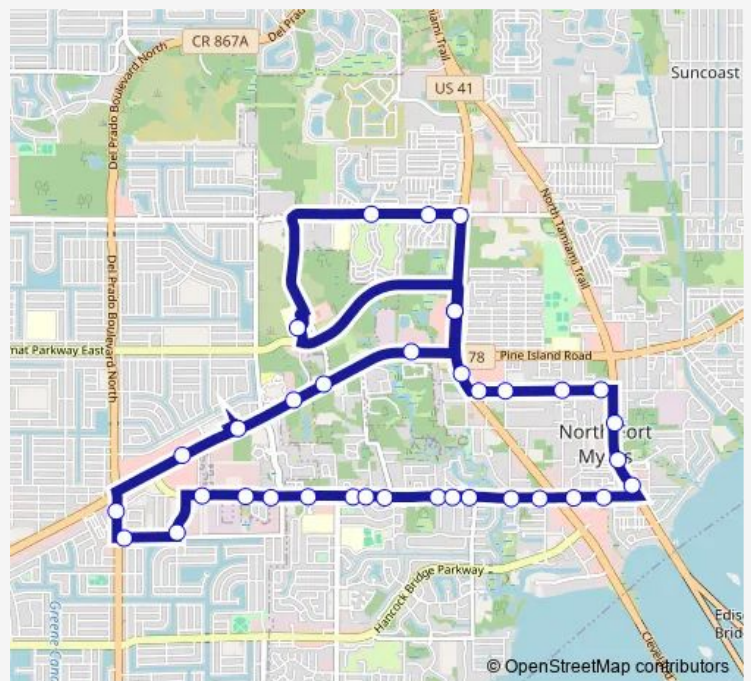

West Mariana @ Piney Rd

Pine Island RD @ Pacific Ave

Pine Island RD @ Woodward Ave

Woodward Ave @ Ellis St

Stockton ST @ Brown Rd

N Cleveland AVE @ Stockton St

### Route schedule

N Tamiami TRL @ Pondella Rd — N Cleveland AVE @ Stockton St

Monday	05:03
Tuesday	05:03
Wednesday	05:03
Thursday	05:03
Friday	05:03
Saturday	05:03
Sunday	08:50

### Route info

Direction: N Tamiami TRL @ Pondella Rd

Stops: 10

Trip Duration: 0 hour 12 min

595 — Route 595

## Direction

N Cleveland AVE @ Stockton St — N Cleveland AVE @ Stockton St

36 stops

[Open route schedule](#)

N Cleveland AVE @ Stockton St

Pine Island RD @ Judd Creek Blvd

Pine Island RD @ Comm. Creek Blvd

Pine Island RD @ Commerce CRK Blvd