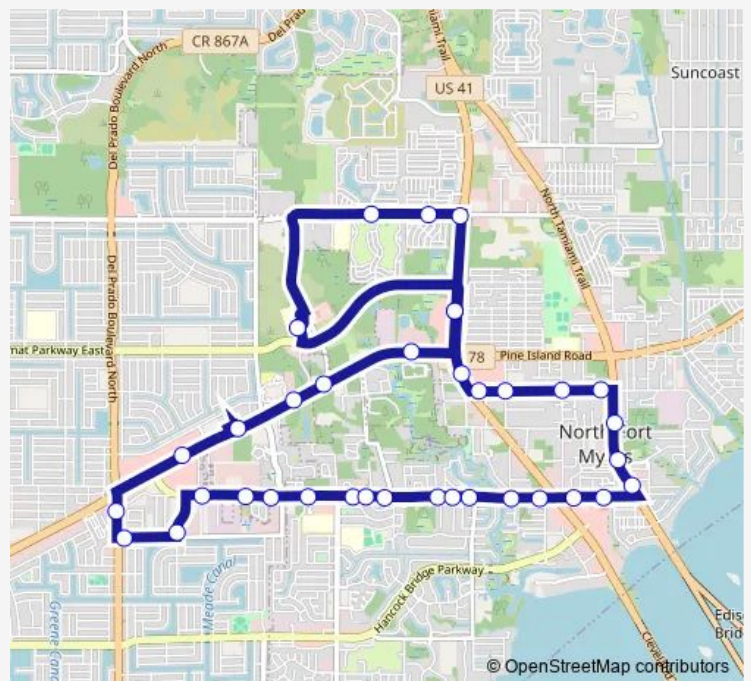

West Mariana @ Piney Rd

Pine Island RD @ Pacific Ave

Pine Island RD @ Woodward Ave

Woodward Ave @ Ellis St

Stockton ST @ Brown Rd

N Cleveland AVE @ Stockton St

### Route schedule

N Tamiami TRL @ Pondella Rd — N Cleveland AVE @ Stockton St

Monday	05:03
Tuesday	05:03
Wednesday	05:03
Thursday	05:03
Friday	05:03
Saturday	05:03
Sunday	08:50

### Route info

Direction: N Tamiami TRL @ Pondella Rd

Stops: 10

Trip Duration: 0 hour 10 min

595 — Route 595

## Direction

N Cleveland AVE @ Stockton St — N Cleveland AVE @ Stockton St

36 stops

[Open route schedule](#)

N Cleveland AVE @ Stockton St

Pine Island RD @ Judd Creek Blvd

Pine Island RD @ Comm. Creek Blvd

Pine Island RD @ Commerce CRK Blvd