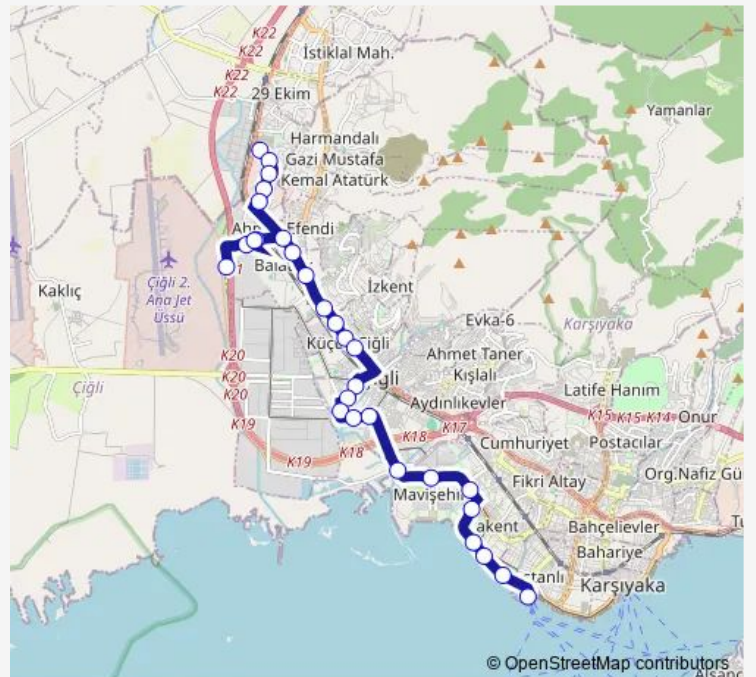

Tenis Kulübü

Bayraktar Sitesi

Söğüt

Route schedule

Hava Üssü Lojmanları Son Durak — Bostanlı İskele

Monday	06:35-23:15
Tuesday	06:35-23:15
Wednesday	06:35-23:15
Thursday	06:35-23:15
Friday	06:35-23:15
Saturday	06:35-23:15
Sunday	06:35-23:15

Route info

Direction: Hava Üssü Lojmanları Son Durak

Stops: 29

Trip Duration: 1 hour 8 min

■ 595 — 9 Eylül Mahallesi - Bostanlı İskele

© OpenStreetMap contributors
BusMaps

Karya

Mavişehir

29 stops

[Open route schedule](#)

Bostanlı İskele

Bostanlı Market

Bostanlı Pazaryeri

Beşikçiođlu Cami

Atakent Anadolu Lisesi

Haydar Aliyev Parkı

Thursday 00:00-23:20

Friday 00:00-23:20

Saturday 00:00-23:20

Sunday 00:00-23:20

Route info

Direction: Bostanlı İskele

Stops: 29

Trip Duration: 1 hour 9 min