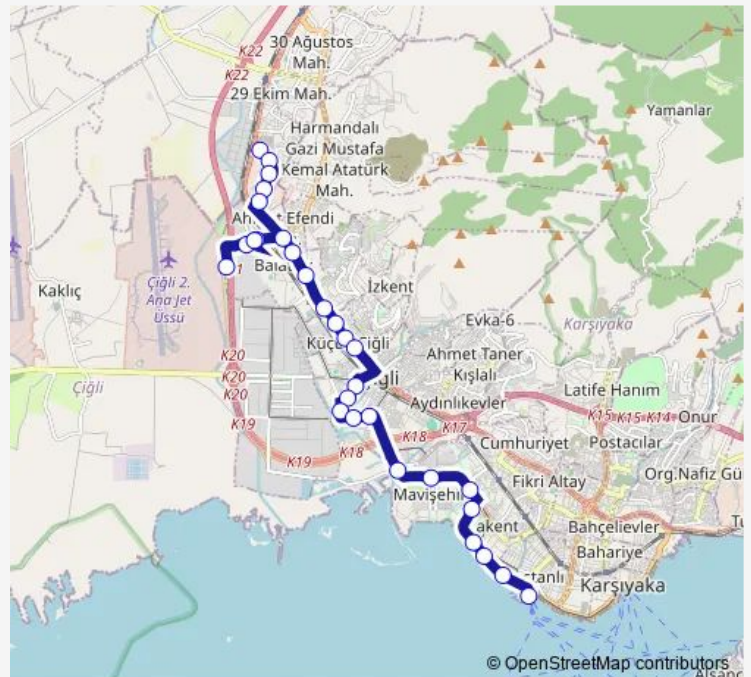

Thursday 06:35-23:15

Friday 06:35-23:15

Saturday 06:35-23:15

Sunday 06:35-23:15

Route info

Direction: Hava Üssü Lojmanları Son Durak

Stops: 29

Trip Duration: 1 hour 8 min