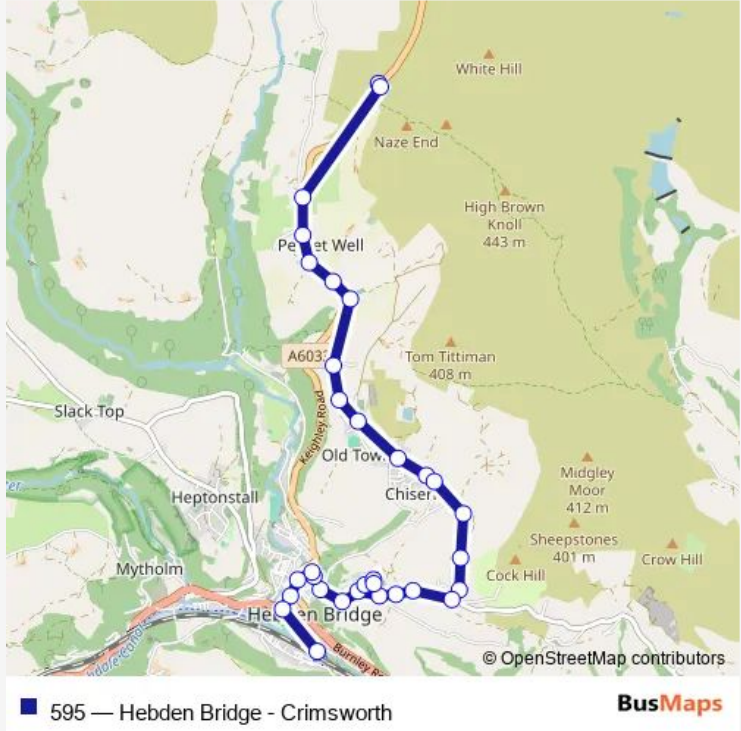

Bus 595 Hebden Bridge - Crimsworth

[Go to website](#)

**Direction**  
 Crimsworth Terminus — Hebden Bridge Station  
 32 stops  
[Open route schedule](#)

- Crimsworth Terminus
- Crimsworth Terminus
- Keighley Rd Haworth Old Road
- Keighley Rd Purprise Lane
- Keighley Road Crimsworth Ln
- Keighley Rd Wilcroft Terrace
- Keighley Rd Old Lane
- Akroyd Lane Shaw Croft Hill
- Akroyd Lane Wainsgate
- Parrock Lane Old Town Mill Ln
- Walker Lane
- Billy Lane Primary School
- Billy Lane Primary School
- Nook Lane Popples Ln
- Nook Lane Snow Booth
- Nook Lane
- High Royd Farm
- Wadsworth Lane Burley Carr
- Wadsworth Lane Burlees Ln
- Wadsworth Lane Manor Dr
- Hirst Grove Wadsworth Lane

Route info  
 Direction: Crimsworth Terminus  
 Stops: 32  
 Trip Duration: 0 hour 19 min

Manor Drive Hirst Grove

Foster Lane

Manor Drive Hirst Grove

Wadsworth Lane Hirst Gr

Wadsworth Lane Sandy Gate

Birchcliffe Road Sandy Gate

Birchcliffe Road Eiffel St

Birchcliffe Road Commercial St

Crown Street St George's Square

New Road

Hebden Bridge Station

**Direction**

Hebden Bridge Station — Crimsworth Terminus

30 stops

## Route info

Direction: Hebden Bridge Station

Stops: 30

Trip Duration: 0 hour 19 min

Keighley Rd Wilcroft Terrace

Keighley Road Crimsworth Ln

Keighley Rd Purprise Lane

Keighley Rd Broad Shaw