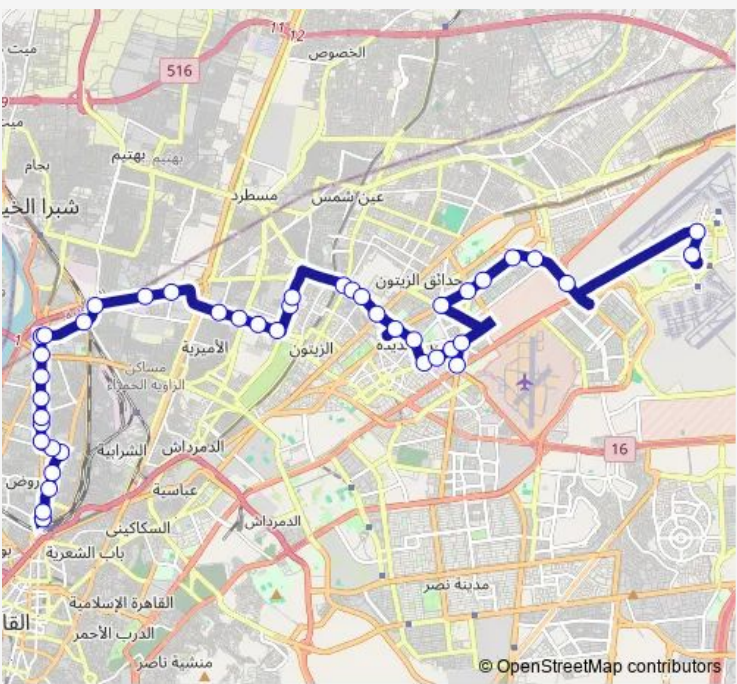

Bus CTA 971-1054 Ahmed Helmy Station - Cairo Airport Station

[Go to website](#)

Direction
 Ahmed Helmy — Cairo Airport

43 stops

[Open route schedule](#)

- Ahmed Helmy
- Ahmed Badawi St.
- Koshary Aladin (Shobra)
- Real Estate Registration Mission (Shobra)
- Ramses Language Schools (Khaloussi)
- Amir Mall (Khaloussi)
- Rod Al Farag Metro Station
- Al Sahel Police Department
- Al Sahel Fire Department
- Saint Teresa Metro
- Al Safwa Hospital (Shubra)
- Al Khalafawy Square
- Al Mazallaat (Shubra)
- Mazallat Station
- Abboud
- Traffic Licensing Complex (Shubra)
- Al Tadreeb Gate (Teraet Al Ismaili St)
- Aswan Pedestrian Bridge (Shubra Al Kheima)
- Dabsha (Al Zaytoun)
- Novartis Pharma (Al Zaytoun)
- Bisco Misr (Al Zaytoun)

Route schedule
 Ahmed Helmy — Cairo Airport

Monday	10:00
Tuesday	10:00
Wednesday	10:00
Thursday	10:00
Friday	10:00
Saturday	10:00
Sunday	10:00

Route info

Direction: Ahmed Helmy

Stops: 43

Trip Duration: 1 hour 29 min

■ CTA 971-1054 — Ahmed Helmy Station - Cairo Airport Station **BusMaps**

Ibrahim Anwar Mosque (Al Zaytoun)

Omar Ibn Al Khattab Mosque (Al Matareyya St.)

Hadayeq Al Zaytoun School (Al Matareyya St.)

Al Helmeya Square (Heliopolis)

Thursday 10:00

Friday 10:00

Saturday 10:00

Sunday 10:00

Route info

Direction: Cairo Airport

Stops: 46

Trip Duration: 1 hour 32 min