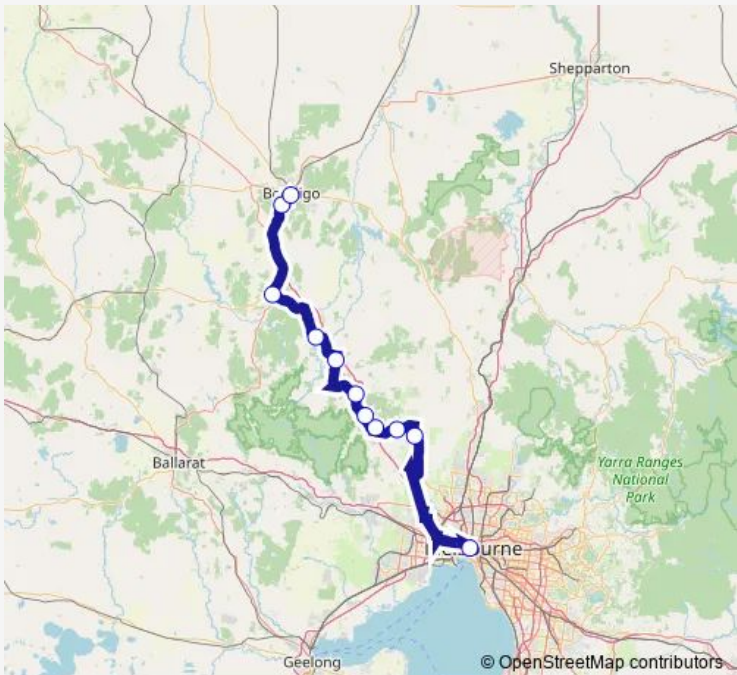

**Bus Bendigo Via Sunbury**

[Go to website](#)

**Direction**  
 Southern Cross Coach Terminal/Spencer St (Melbourne City) — Bendigo Station/Railway PI (Bendigo)  
 11 stops  
[Open route schedule](#)

- Southern Cross Coach Terminal/Spencer St (Melbourne City)
- Clarkefield Station/Station St (Clarkefield)
- Riddells Creek Station/Hamilton St (Riddells Creek)
- Gisborne Station/Early St (New Gisborne)
- Macedon Station/Railway PI (Macedon)
- Woodend Station/Corinella Rd (Woodend)
- Kyneton Station/Kyneton-Trentham Rd (Kyneton)
- Malmsbury Station/Campbell St (Malmsbury)
- Castlemaine Station/Kennedy St (Castlemaine)
- Kangaroo Flat Station/Short St (Kangaroo Flat)
- Bendigo Station/Railway PI (Bendigo)

**Route schedule**  
 Southern Cross Coach Terminal/Spencer St (Melbourne City) — Bendigo Station/Railway PI (Bendigo)

Monday	—
Tuesday	25:00 <sup>+1</sup>
Wednesday	—
Thursday	—
Friday	—
Saturday	—
Sunday	—

**Route info**  
 Direction: Southern Cross Coach Terminal/Spencer St (Melbourne City)  
 Stops: 11  
 Trip Duration: 3 hour 11 min

Bus time schedules and route maps are available in an offline PDF at [busmaps.com](https://busmaps.com). Use the [busmaps.com](https://busmaps.com) website to see live bus times, train schedule or subway schedule, and step-by-step directions for all public transit in Bendigo

The schedule is provided in the local timezone. Times with "(+1)" indicate departures on the next day.

PDF file created on 2024-12-21

2024 BusMaps.com - All Rights Reserved