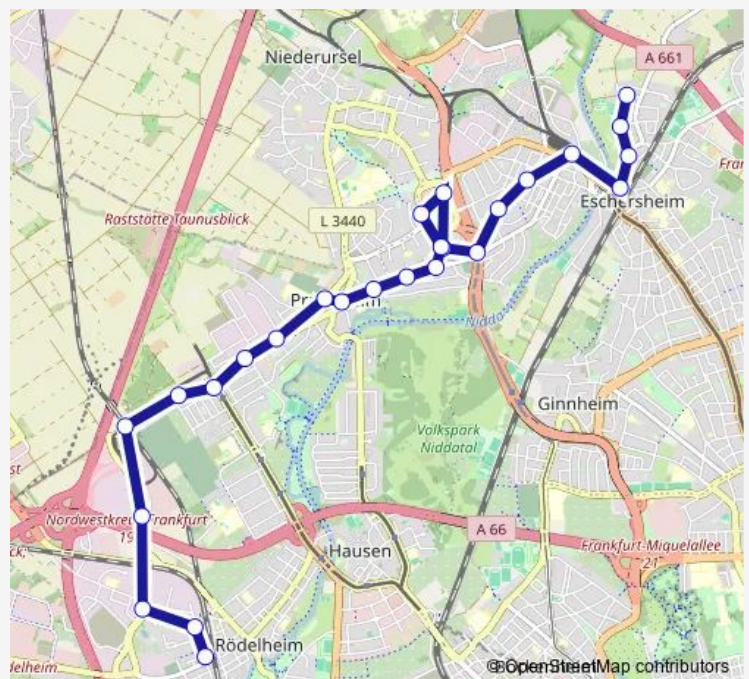

Bus M60

[Go to website](#)

Direction

Frankfurt (Main) Gymnasium Westhausen — Frankfurt (Main) Nordwestzentrum

11 stops

[Open route schedule](#)

Frankfurt (Main) Gymnasium Westhausen

Frankfurt (Main) Heerstraße

Frankfurt (Main) Hadrianstraße

Frankfurt (Main) Ernst-Kahn-Straße

Frankfurt (Main) Nordwestzentrum

Route schedule

Frankfurt (Main) Gymnasium Westhausen — Frankfurt (Main) Nordwestzentrum

Monday	—
Tuesday	—
Wednesday	—
Thursday	—
Friday	11:06
Saturday	—
Sunday	—

Route info

Direction: Frankfurt (Main) Gymnasium Westhausen

Stops: 11

Trip Duration: 0 hour 14 min

M60

BusMaps

Direction

Frankfurt (Main) Gymnasium Westhausen — Frankfurt (Main) Heddernheim