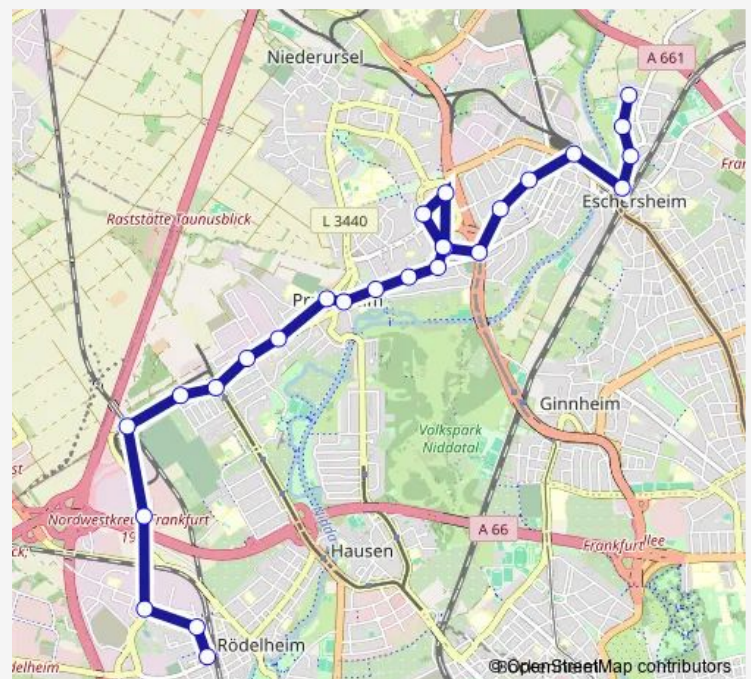

Frankfurt (Main) Hadrianstraße

Frankfurt (Main) Ernst-Kahn-Straße

Frankfurt (Main) Nordwestzentrum

Route schedule

Frankfurt (Main) Gymnasium Westhausen — Frankfurt (Main) Nordwestzentrum

Monday —

Tuesday —

Wednesday —

Thursday —

Friday 11:06

Saturday —

Sunday —

Route info

Direction: Frankfurt (Main) Gymnasium Westhausen

Stops: 11

Trip Duration: 0 hour 14 min

M60

Direction

Frankfurt (Main) Gymnasium Westhausen — Frankfurt (Main) Heddernheim

18 stops

[Open route schedule](#)

Frankfurt (Main) Gymnasium Westhausen

Frankfurt (Main) Heerstraße

Frankfurt (Main) Hofgut