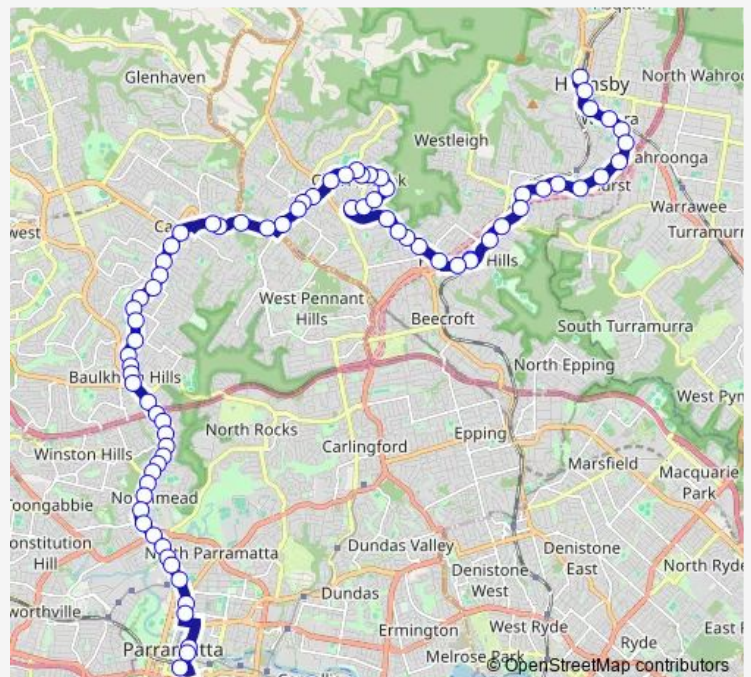

Willows Retirement Village, Windsor Rd

Windsor Rd At Woodlands St

Windsor Rd After Torrs St

Route schedule

Parramatta Station, Stand A4 — Hornsby Station, Stand F

Monday 05:30-20:55

Tuesday 05:30-23:40

Wednesday 05:30-23:40

Thursday 05:30-20:55

Friday 05:30-20:55

Saturday 06:36-20:40

Sunday 06:59-20:38

Route info

Direction: Parramatta Station, Stand A4

Stops: 75

Trip Duration: 1 hour 29 min

M60 — Hornsby to Parramatta

Windsor Rd Before Charles St

Old Northern Rd After Windsor Rd

Stockland Baulkham Hills, Old Northern Rd

Old Northern Rd Opp Hill St

Old Northern Rd After Ackling St

Old Northern Rd At Chelsea Av