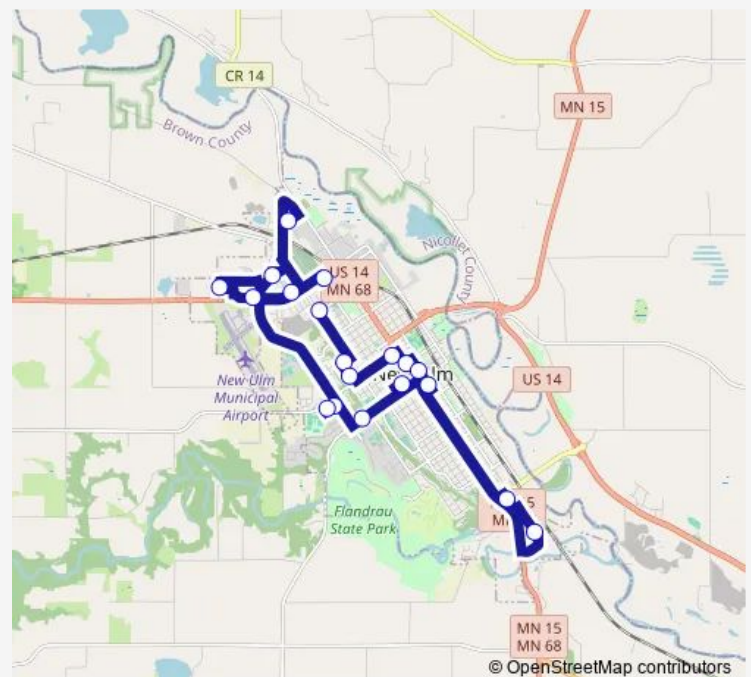

### Direction

Linderhof/Hillside Apartments — Heartland Express / Dmv

19 stops

[Open route schedule](#)

Linderhof/Hillside Apartments

Oak Hills Living Center

New Ulm Medical Center

St. Michael's

### Route schedule

Linderhof/Hillside Apartments — Heartland Express / Dmv

Monday 07:00-16:00

Tuesday 07:00-16:00

Wednesday 07:00-16:00

Thursday 07:00-16:00

Friday 07:00-16:00

Saturday 10:00-13:00

### Route info

Direction: Linderhof/Hillside Apartments

Stops: 19

Trip Duration: 0 hour 56 min

Hermann Express

Bus time schedules and route maps are available in an offline PDF at [busmaps.com](https://busmaps.com). Use the [busmaps.com](https://busmaps.com) website to see live bus times, train schedule or subway schedule, and step-by-step directions for all public transit in