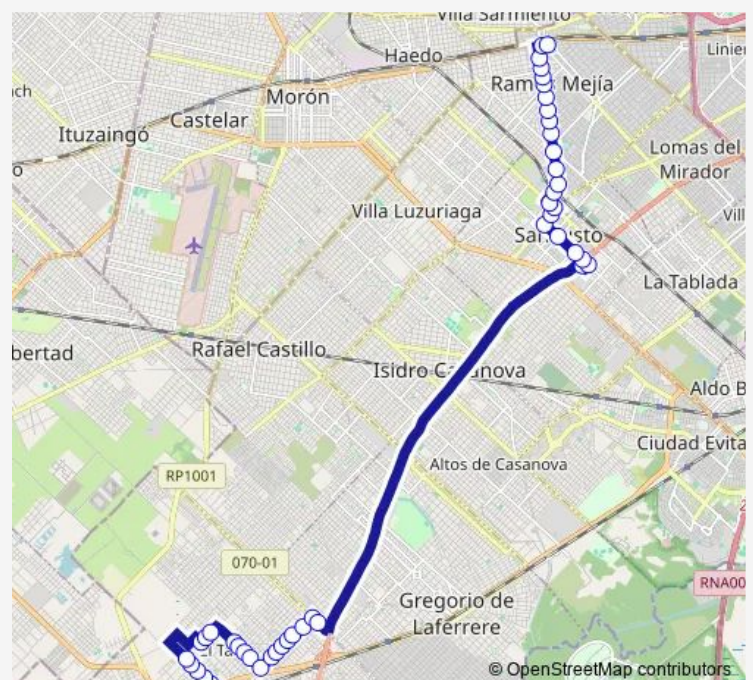

Metrobus Doctor Ignacio Arieta

Intendente Federico Pedro Russo 4821-4827

Intendente Federico Pedro Russo 4838

Route schedule

AVENIDA RIVADAVIA 14000-14048 — Avenida Juan Bautista Lasalle 4238

Monday 05:00-23:40

Tuesday 05:00-23:40

Wednesday 05:00-23:40

Thursday 05:00-23:40

Friday 05:00-23:40

Saturday 05:00-23:40

Sunday 05:00-23:40

Route info

Direction: AVENIDA RIVADAVIA 14000-14048

Stops: 46

Trip Duration: 1 hour 41 min

621R7 — Jmlmtz621

Intendente Federico Pedro Russo 4657-4699

Petirrojo 5401-5499

Petirrojo 5599-5699

Tinogasta 5849-5899

Tinogasta 5999-6099

Saturday 05:00-23:40

Sunday 05:00-23:40

Route info

Direction: Avenida José Equiza 4101-4199

Stops: 47

Trip Duration: 1 hour 41 min

Avenida Doctor Ignacio Arieta 3699-3767

Metrobus Doctor Ignacio Arieta