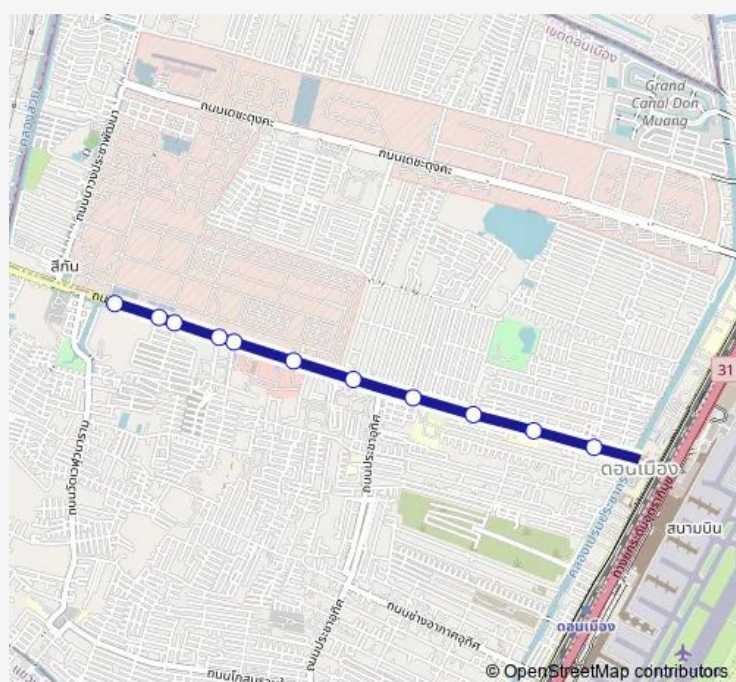

Bus 1058 ช่วงวัดดอนเมือง - กองพันทหารสื่อสาร;Don Mueang Temple - Signal Battalion

[Go to website](#)

Direction

จุดขึ้นลง;visual stop — จุดขึ้นลง;visual stop

11 stops

[Open route schedule](#)

จุดขึ้นลง;visual stop

จุดขึ้นลง;visual stop

จุดขึ้นลง;visual stop

จุดขึ้นลง;visual stop

จุดขึ้นลง;visual stop

จุดขึ้นลง;visual stop

จุดขึ้นลง;visual stop

จุดขึ้นลง;visual stop

จุดขึ้นลง;visual stop

จุดขึ้นลง;visual stop

จุดขึ้นลง;visual stop

Route schedule

จุดขึ้นลง;visual stop — จุดขึ้นลง;visual stop

Monday	00:00
Tuesday	00:00
Wednesday	00:00
Thursday	00:00
Friday	00:00
Saturday	00:00
Sunday	00:00

Route info

Direction: จุดขึ้นลง;visual stop

Stops: 11

Trip Duration: 0 hour 35 min

1058 Bus time schedules and route maps are available in an offline PDF at busmaps.com. Use the busmaps.com website to see live bus times, train schedule or subway schedule, and step-by-step directions for all public transit in Don Mueang