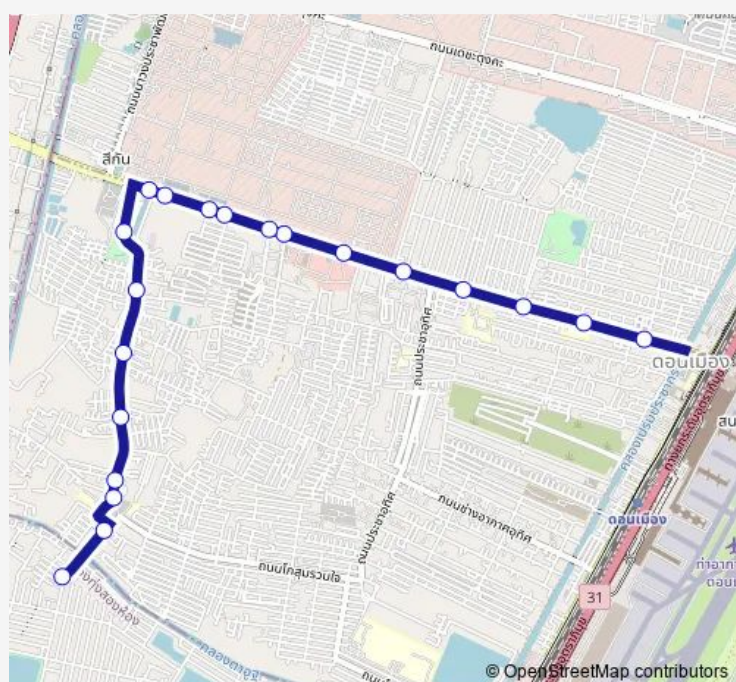

จุดขึ้นลง;visual stop

จุดขึ้นลง;visual stop

จุดขึ้นลง;visual stop

จุดขึ้นลง;visual stop

จุดขึ้นลง;visual stop

จุดขึ้นลง;visual stop

จุดขึ้นลง;visual stop

จุดขึ้นลง;visual stop

จุดขึ้นลง;visual stop

จุดขึ้นลง;visual stop

จุดขึ้นลง;visual stop

Route schedule

จุดขึ้นลง;visual stop — จุดขึ้นลง;visual stop

Monday	00:00
Tuesday	00:00
Wednesday	00:00
Thursday	00:00
Friday	00:00
Saturday	00:00
Sunday	00:00

Route info

Direction: จุดขึ้นลง;visual stop

Stops: 20

Trip Duration: 1 hour 6 min

1058 — ช่วงวัดดอนเมือง - เคหะแจ้งวัฒนา; Don Mueang Temple - Chaengwaththa Housing

1058 Bus time schedules and route maps are available in an offline PDF at busmaps.com. Use the busmaps.com website to see live bus times, train schedule or subway schedule, and step-by-step directions for all public transit in Don Mueang