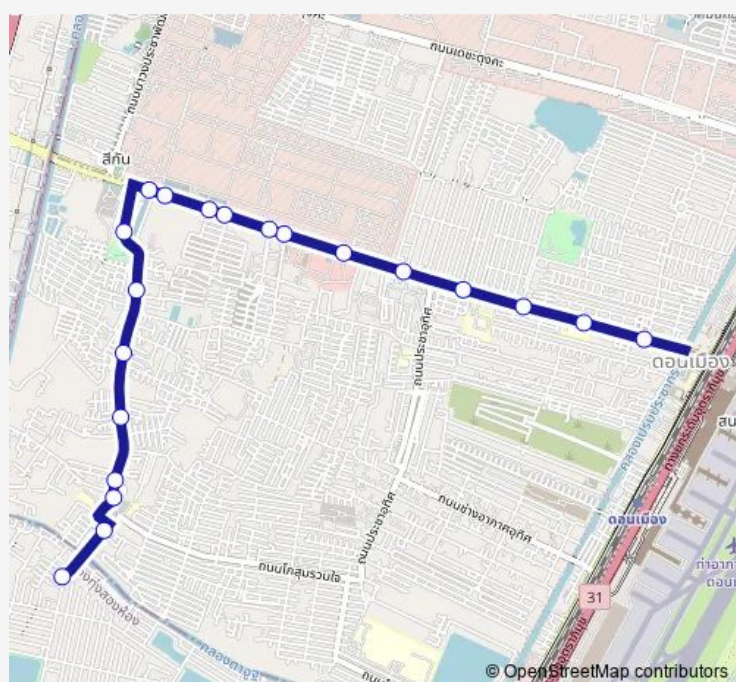

จุดขึ้นลง;visual stop

จุดขึ้นลง;visual stop

จุดขึ้นลง;visual stop

จุดขึ้นลง;visual stop

จุดขึ้นลง;visual stop

จุดขึ้นลง;visual stop

จุดขึ้นลง;visual stop

จุดขึ้นลง;visual stop

จุดขึ้นลง;visual stop

จุดขึ้นลง;visual stop

จุดขึ้นลง;visual stop

Route schedule

จุดขึ้นลง;visual stop — จุดขึ้นลง;visual stop

Monday	00:00
Tuesday	00:00
Wednesday	00:00
Thursday	00:00
Friday	00:00
Saturday	00:00
Sunday	00:00

Route info

Direction: จุดขึ้นลง;visual stop

Stops: 20

Trip Duration: 1 hour 6 min

1058 — ช่วงวัดดอนเมือง - เคหะแจ้งวัฒนา; Don Mueang Temple - Chaengwaththa Housing

1058 Bus time schedules and route maps are available in an offline PDF at busmaps.com. Use the busmaps.com website to see live bus times, train schedule or subway schedule, and step-by-step directions for all public transit in Don Mueang