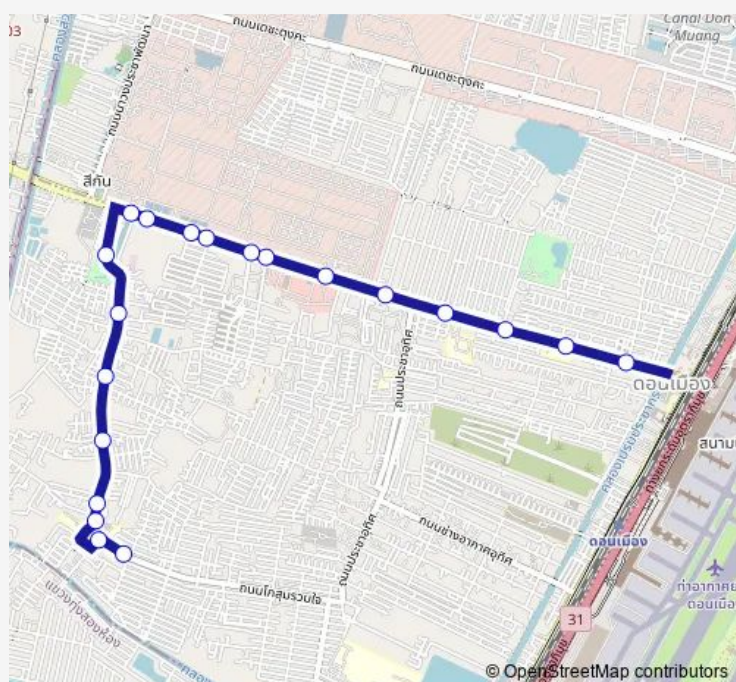

จุดขึ้นลง;visual stop

จุดขึ้นลง;visual stop

จุดขึ้นลง;visual stop

จุดขึ้นลง;visual stop

จุดขึ้นลง;visual stop

จุดขึ้นลง;visual stop

จุดขึ้นลง;visual stop

จุดขึ้นลง;visual stop

จุดขึ้นลง;visual stop

จุดขึ้นลง;visual stop

จุดขึ้นลง;visual stop

Route schedule

จุดขึ้นลง;visual stop — จุดขึ้นลง;visual stop

Monday	00:00
Tuesday	00:00
Wednesday	00:00
Thursday	00:00
Friday	00:00
Saturday	00:00
Sunday	00:00

Route info

Direction: จุดขึ้นลง;visual stop

Stops: 20

Trip Duration: 1 hour 6 min

1058 — ช่วงวัดดอนเมือง - ตลาดหมู่บ้านโกสุม;Don Mueang Temple - Kosum Village Market

1058 Bus time schedules and route maps are available in an offline PDF at busmaps.com. Use the busmaps.com website to see live bus times, train schedule or subway schedule, and step-by-step directions for all public transit in Don Mueang