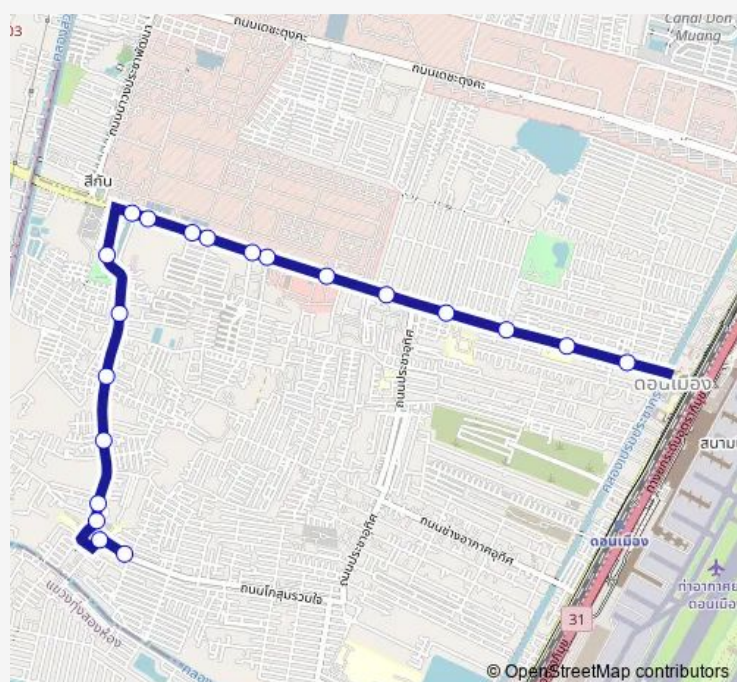

จุดขึ้นลง;visual stop

จุดขึ้นลง;visual stop

จุดขึ้นลง;visual stop

จุดขึ้นลง;visual stop

จุดขึ้นลง;visual stop

จุดขึ้นลง;visual stop

จุดขึ้นลง;visual stop

จุดขึ้นลง;visual stop

จุดขึ้นลง;visual stop

จุดขึ้นลง;visual stop

จุดขึ้นลง;visual stop

Route schedule

จุดขึ้นลง;visual stop — จุดขึ้นลง;visual stop

Monday	00:00
Tuesday	00:00
Wednesday	00:00
Thursday	00:00
Friday	00:00
Saturday	00:00
Sunday	00:00

Route info

Direction: จุดขึ้นลง;visual stop

Stops: 20

Trip Duration: 1 hour 6 min

1058 — ช่วงวัดดอนเมือง - ตลาดหมู่บ้านโกสุม;Don Mueang Temple - Kosum Village Market

1058 Bus time schedules and route maps are available in an offline PDF at busmaps.com. Use the busmaps.com website to see live bus times, train schedule or subway schedule, and step-by-step directions for all public transit in Don Mueang