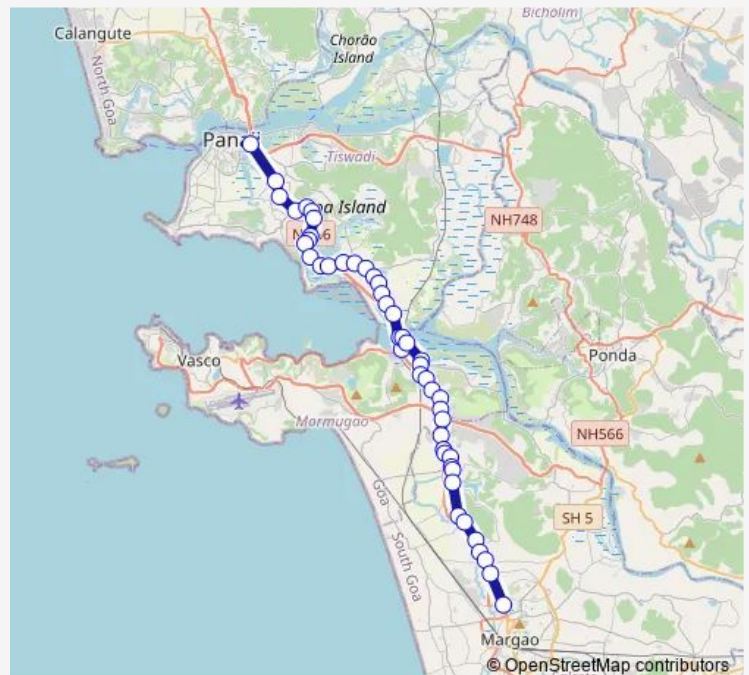

Bus MRG161 Margao AC V - Panaji AC V

[Go to website](#)

Direction

Panaji KTC Bus Stand — Margao KTC Bus Stand

47 stops

[Open route schedule](#)

Panaji KTC Bus Stand

St. Cruz

St. Cruz 2nd

GMC Bambolim

Ezekial Methodist School

Military Camp

Curca

Workshop Bambolim

Bambolim Cross

C.P.W.D

Shirdao

Zuarer

Ravrikade

Goa Velha

Sojikkade

Pillar

Malwar

Chichekade

Agacaim Mkt

Agacaim Bypass

Agacaim Police Station

Route schedule

Panaji KTC Bus Stand — Margao KTC Bus Stand

Monday 07:00-21:30

Tuesday 07:00-21:30

Wednesday 07:00-21:30

Thursday 07:00-21:30

Friday 07:00-21:30

Saturday 07:00-21:30

Sunday 07:00-21:30

Route info

Direction: Panaji KTC Bus Stand

Stops: 47

Trip Duration: 1 hour 0 min

■ MRG161 — Margao AC V - Panaji AC V