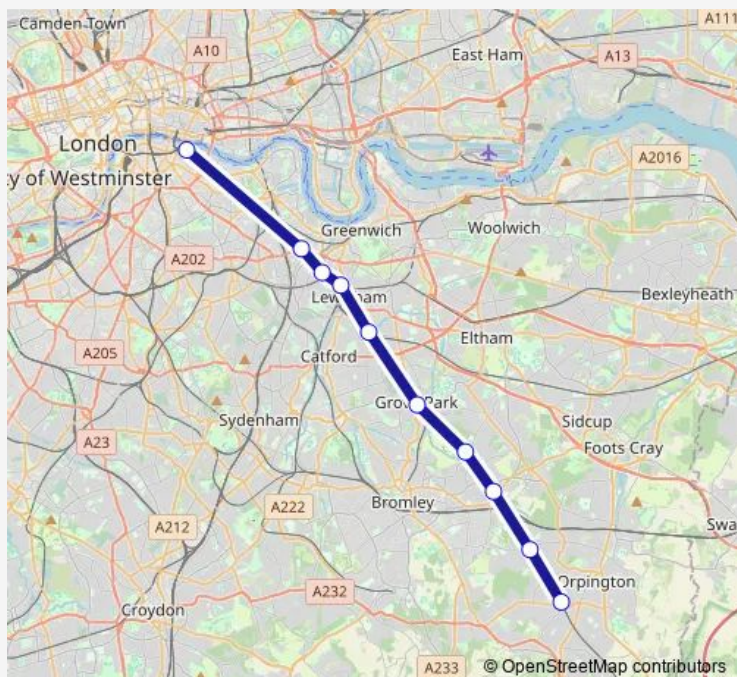

### Route schedule

London Bridge — Orpington

Monday 04:43-05:13

Tuesday —

Wednesday —

Thursday —

Friday —

Saturday 04:43-05:13

### Route info

Direction: London Bridge

Stops: 10

Trip Duration: 1 hour 16 min

■ Se:Lbg->Orp — SE replacement bus service from LBG to Orp **BusMaps**

Se:Lbg->Orp Rail Replacement Bus Service time schedules and route maps are available in an offline PDF at [busmaps.com](https://busmaps.com). Use the [busmaps.com](https://busmaps.com) website to see live bus times, train schedule or subway schedule, and step-by-step directions for all public transit in London