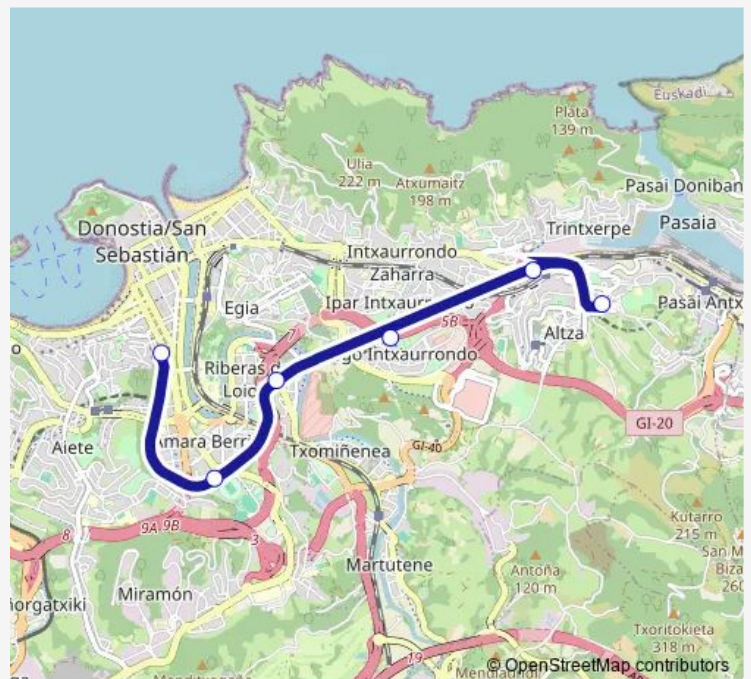

Rail E5 Amara-Altza

[Go to website](#)

Direction

Amara-Donostia — Altza-Donostia

6 stops

[Open route schedule](#)

Amara-Donostia

Anoeta-Donostia

Route info

Direction: Amara-Donostia

Stops: 6

Trip Duration: 0 hour 11 min

E5 — Amara-Altza

Direction

Altza-Donostia — Amara-Donostia

6 stops

Route info

Direction: Altza-Donostia

Stops: 6

Trip Duration: 0 hour 12 min

Direction

Amara-Donostia — Altza-Donostia

6 stops

[Open route schedule](#)

Monday	—
Tuesday	—
Wednesday	23:46
Thursday	23:12
Friday	—
Saturday	—
Sunday	23:22

Route info

Direction: Amara-Donostia

Stops: 6

Trip Duration: 0 hour 14 min

E5 Rail time schedules and route maps are available in an offline PDF at busmaps.com. Use the busmaps.com website to see live bus times, train schedule or subway schedule, and step-by-step directions for all public transit in San Sebastian