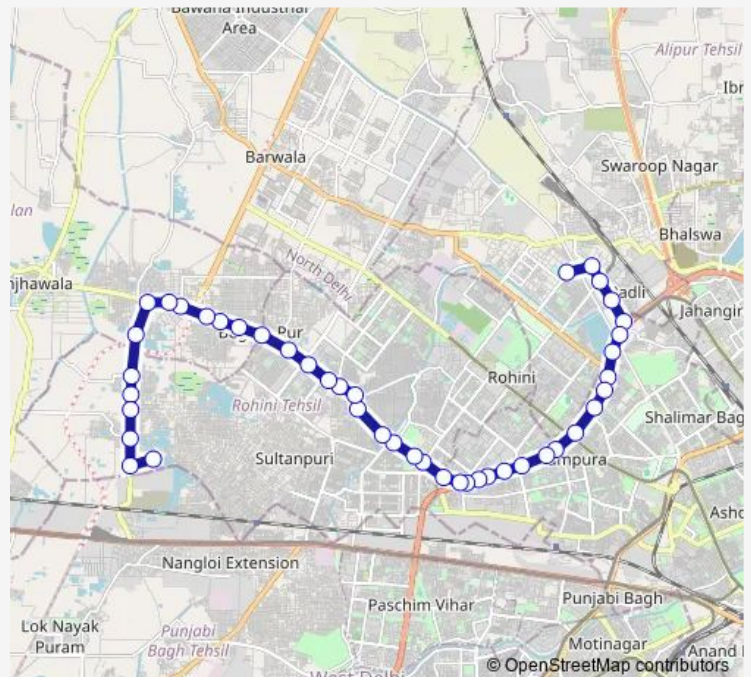

Mangol Pur School (Kanjhawla Road)

Mangolpur Kalan Village

Avantika Crossing

Route schedule

Rohini Sec-15 — Rani Khera Depot 2

Monday 20:05-22:45

Tuesday 20:05-22:45

Wednesday 20:05-22:45

Thursday 20:05-22:45

Friday 20:05-22:45

Saturday 20:05-22:45

Sunday 20:05-22:45

Route info

Direction: Rohini Sec-15

Stops: 44

Trip Duration: 1 hour 22 min

183stdown

BusMaps

Mangol Pur Khurd

Mangolpuri Y Block

Budh Vihar

Krishna Vihar

Brahm Shakti Hospital

Pooth Kalan