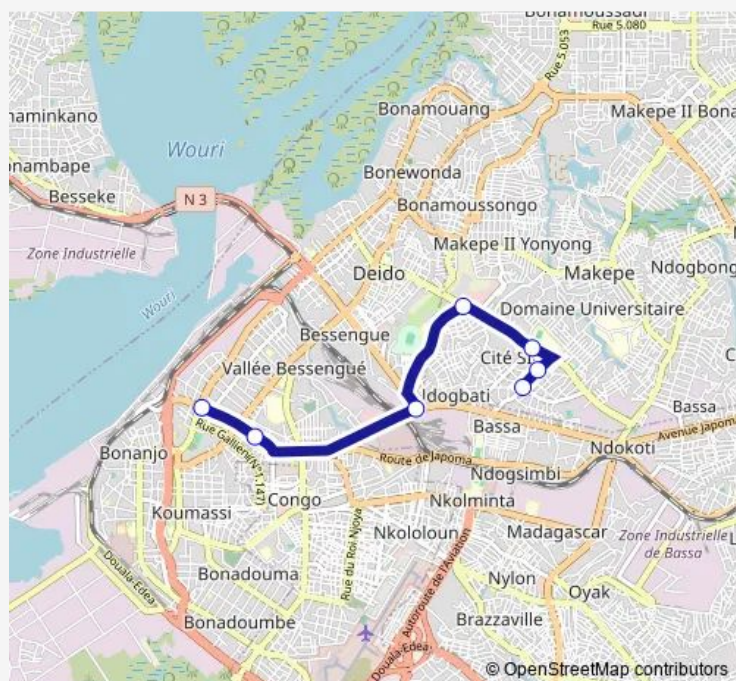

Direction

Soudanaise Akwa — Nouvelle Route Cité

7 stops

[Open route schedule](#)

Soudanaise Akwa

Ancien Pmuc Akwa

Carrefour Agip

Camtel Bepanda

Université de Douala, Clinique de l'Universite

Ange Raphaël, La Route de BP Cité

Nouvelle Route Cité

Route schedule

Soudanaise Akwa — Nouvelle Route Cité

Monday	14:04
Tuesday	14:04
Wednesday	14:04
Thursday	14:04
Friday	14:04
Saturday	14:04
Sunday	14:04

Route info

Direction: Soudanaise Akwa

Stops: 7

Trip Duration: 0 hour 23 min

Soudanaise to Nouvelle Route Cit

Communal Taxi Service time schedules and route maps are available in an offline PDF at busmaps.com. Use the busmaps.com website to see live bus times, train schedule or subway schedule, and step-by-step directions for all public transit in Douala