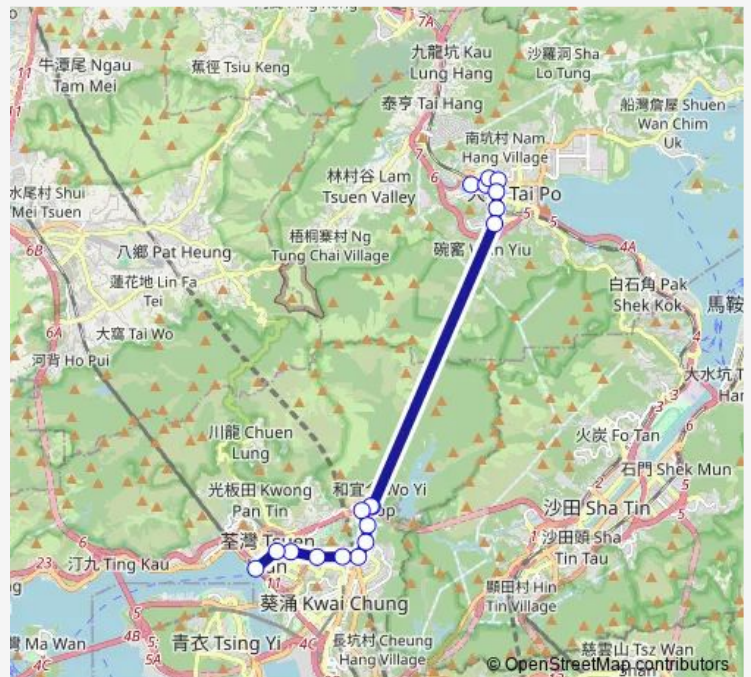

**Route schedule**

[Kmb] TAI WO BUS Terminus[[Lwb] TAI WO BUS Terminus — [Ctb] Tsuen WAN West Station[[Kmb] Tsuen WAN West Station BUS Terminus

Monday	07:25-08:00
Tuesday	07:25-08:00
Wednesday	07:25-08:00
Thursday	07:25-08:00
Friday	07:25-08:00
Saturday	07:25-08:00
Sunday	—

**Route info**

Direction: [Kmb] TAI WO BUS Terminus[[Lwb] TAI WO BUS Terminus

Stops: 18

Trip Duration: 1 hour 8 min

[Kmb] KIN Chuen Street Kwai Chung[[Lwb] KIN Chuen Street Kwai Chung

[Kmb] TAI WO HAU BBI - TAI WO HAU Station[[Lwb] TAI WO HAU BBI - TAI WO HAU Station