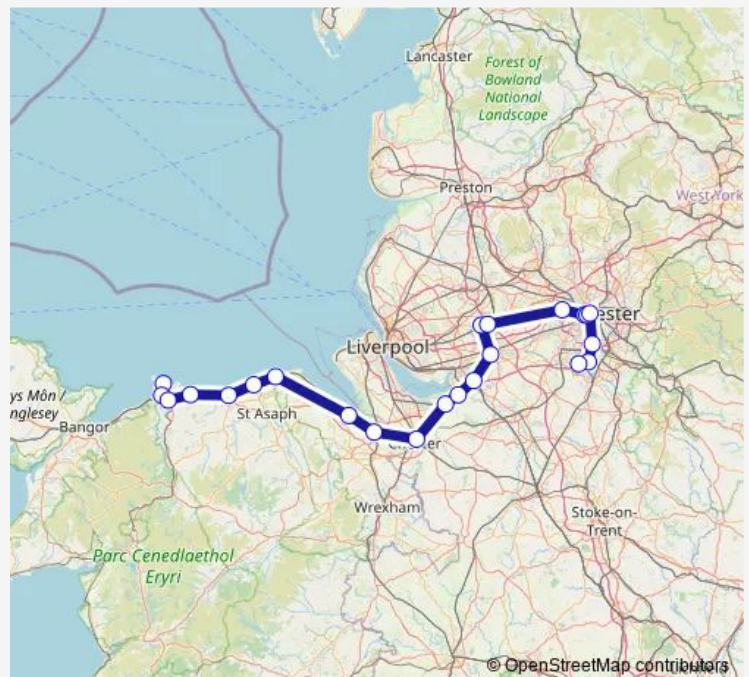

Rail Aw:Lld->Mia AW train service from LLD to Mia

[Go to website](#)

Direction

Llandudno — Manchester Airport

23 stops

[Open route schedule](#)

Llandudno

Deganwy

Helsby

Frodsham

Runcorn East

Warrington Bank Quay

Earlestown

Newton-le-Willows

Eccles

Deansgate

Thursday 06:41-14:40

Friday 06:41-14:40

Saturday 07:44

Sunday —

Route info

Direction: Llandudno

Stops: 23

Trip Duration: 2 hour 32 min

Aw:Lld->Mia — AW train service from LLD to Mia

Heald Green

Manchester Airport

Aw:Lld->Mia Rail time schedules and route maps are available in an offline PDF at busmaps.com. Use the busmaps.com website to see live bus times, train schedule or subway schedule, and step-by-step directions for all public transit in Manchester