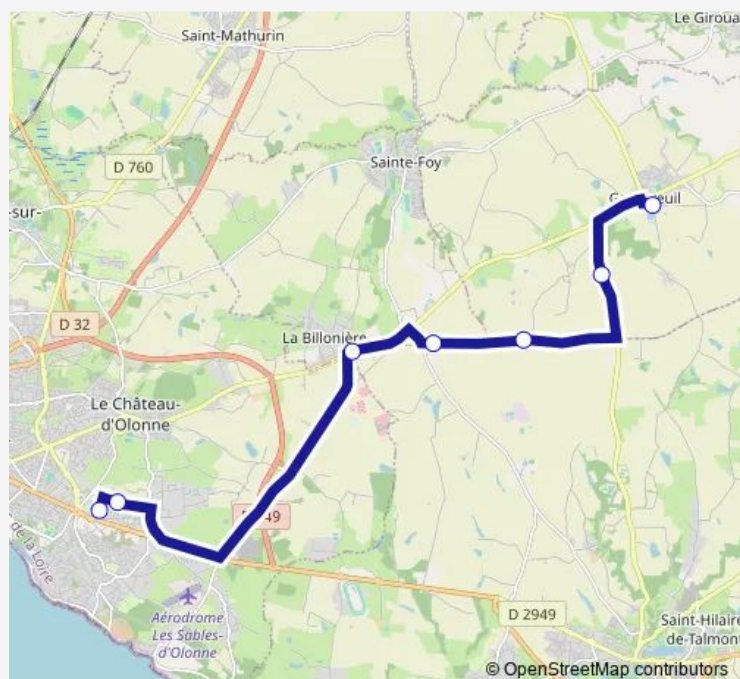

Wednesday 07:15

Thursday 07:15

Friday 07:15

Saturday —

Sunday —

Route info

Direction: Pkg Av Napoléon Rd760

Stops: 8

Trip Duration: 0 hour 35 min