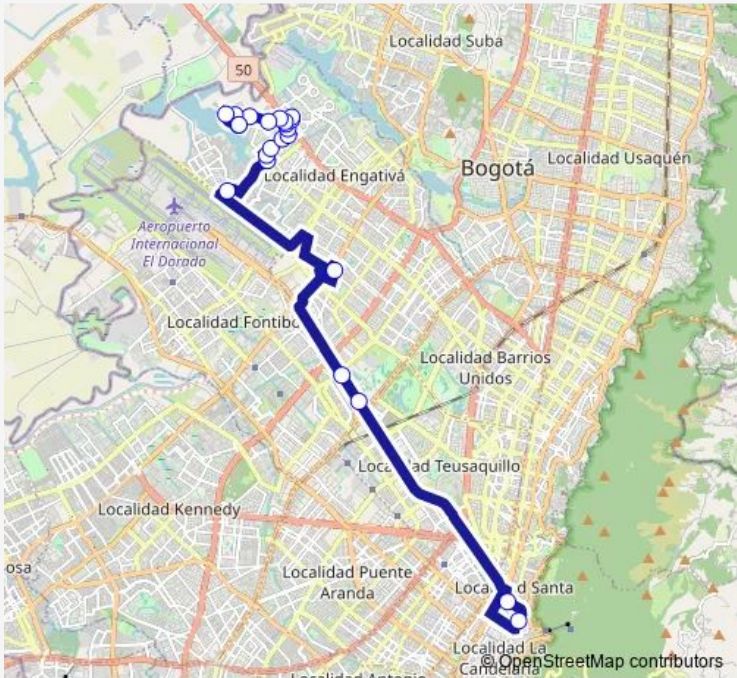

Direction
 CL 24 - KR 6a — DG 77 - TV 120a
 23 stops
[Open route schedule](#)

- CL 24 - KR 6a
- KR 3 - CL 21
- AC 26 - KR 68B Bis
- AC 26 - AK 70
- TV 85 - CL 64i
- CL 64C - KR 112 Bis
- KR 110g - AC 72
- CL 72F - KR 111c
- KR 112 A - CL 74b
- KR 112 A - CL 77c
- KR 112f - CL 78d
- CL 79 - KR 112f
- AK 114 - CL 79
- KR 114 - AC 80
- AK 114 - AC 80
- AK 114 - AC 80
- CL 78 B - KR 114
- KR 116 - DG 77B - 81
- DG 77B - 119a
- TV 123a - DG 77b
- TV 129 - DG 77b

Route schedule
 CL 24 - KR 6a — DG 77 - TV 120a

Monday	04:00-13:30
Tuesday	04:00-13:30
Wednesday	04:00-13:30
Thursday	04:00-13:30
Friday	04:00-13:30
Saturday	04:00-13:30
Sunday	04:00-13:30

Route info
 Direction: CL 24 - KR 6a
 Stops: 23
 Trip Duration: 10 hour 25 min

DG 77 - TV 120a

DG 77 - TV 120a

T31_ Bus time schedules and route maps are available in an offline PDF at busmaps.com. Use the busmaps.com website to see live bus times, train schedule or subway schedule, and step-by-step directions for all public transit in Bogota

The schedule is provided in the local timezone. Times with "(+1)" indicate departures on the next day.

PDF file created on 2025-02-26

2024 BusMaps.com - All Rights Reserved