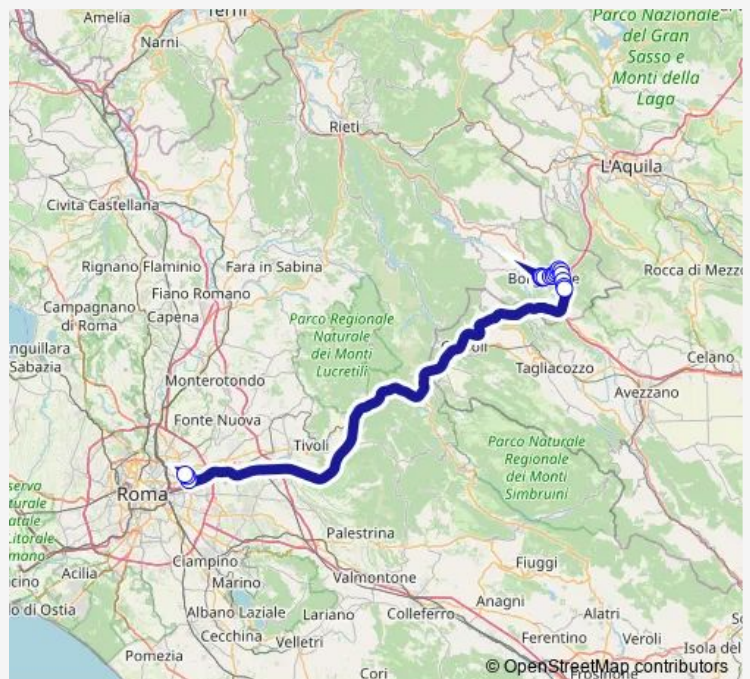

Bus Borgorose - Roma Ponte Mammolo # Fm2a

[Go to website](#)

Direction

Borgorose | Piazza Municipio # f8254 — Roma | Ponte Mammolo (Metro B) # f9021

18 stops

[Open route schedule](#)

- Borgorose | Piazza Municipio # f8254
- Borgorose | Viale Micangeli # f8255
- Borgorose | Via Roma Via San Rocco # f8256
- Borgorose | Via Roma Via Sant'Anastasia # f8257
- Borgorose | Via Roma Via Umberto I # f8258
- Borgorose | Colleferato # f8259
- Borgorose | Via Cicolana Via Salto Cicolana # f8260
- Borgorose | Via Cicolana Via Quercia # f8261
- Borgorose | Via Cicolana Via Rose # f8262
- Borgorose | Corvaro # f8263
- Borgorose | Via Corvaro Via Sport # f8264
- Borgorose | Via Corvaro (Km 3) # f8265
- Borgorose | San Francesco Vecchio # f8266
- Borgorose | Via Corvaro (Km 5) # f8267
- Borgorose | Casello Valle del Salto # f8268
- Roma | Via Togliatti Via D'Onofrio # f9018
- Roma | Via Togliatti Via Alberini # f9020
- Roma | Ponte Mammolo (Metro B) # f9021

Route schedule

Borgorose | Piazza Municipio # f8254 — Roma | Ponte Mammolo (Metro B) # f9021

Monday	05:00-17:45
Tuesday	05:00-17:45
Wednesday	05:00-17:45
Thursday	05:00-17:45
Friday	05:00-17:45
Saturday	05:00-16:00
Sunday	—

Route info

Direction: Borgorose | Piazza Municipio # f8254

Stops: 18

Trip Duration: 1 hour 15 min

Borgorose - Roma Ponte Mammolo # Fm2a

Bus time schedules and route maps are available in an offline PDF at busmaps.com. Use the busmaps.com website to see live bus times, train schedule or subway schedule, and step-by-step directions for all public transit in Borgorose