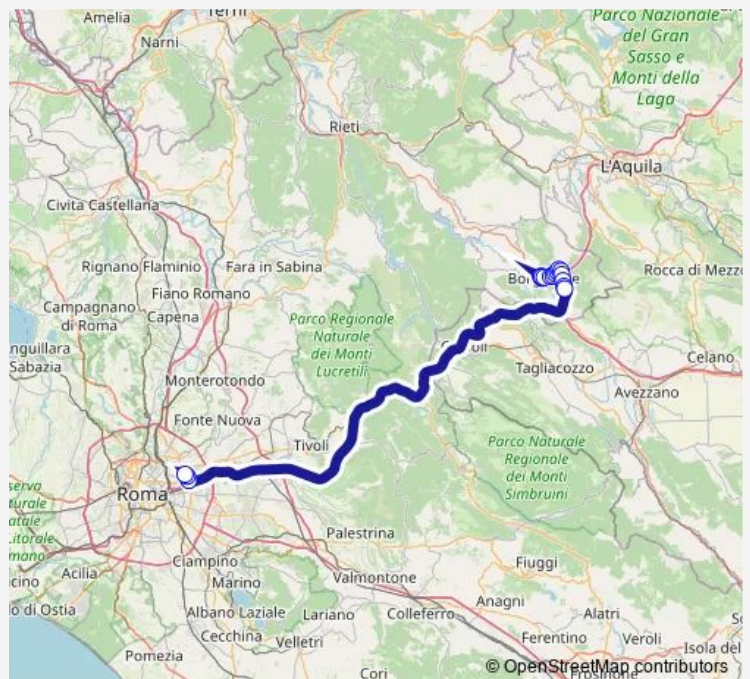

Bus Borgorose - Roma Ponte Mammolo # Fm2a

[Go to website](#)

Direction

BORGOROSE | Piazza Municipio # f8254 — ROMA | Ponte Mammolo (Metro B) # f9021

18 stops

[Open route schedule](#)

- BORGOROSE | Piazza Municipio # f8254
- BORGOROSE | Viale Micangeli # f8255
- BORGOROSE | Via Roma Via San Rocco # f8256
- BORGOROSE | Via Roma Via Sant'Anastasia # f8257
- BORGOROSE | Via Roma Via Umberto I # f8258
- BORGOROSE | Collefegato # f8259
- BORGOROSE | Via Cicolana Via Salto Cicolana # f8260
- BORGOROSE | Via Cicolana Via Quercia # f8261
- BORGOROSE | Via Cicolana Via Rose # f8262
- BORGOROSE | Corvaro # f8263
- BORGOROSE | Via Corvaro Via Sport # f8264
- BORGOROSE | Via Corvaro (Km 3) # f8265
- BORGOROSE | San Francesco Vecchio # f8266
- BORGOROSE | Via Corvaro (Km 5) # f8267
- BORGOROSE | Casello Valle del Salto # f8268
- ROMA | Via Togliatti Via D'Onofrio # f9018
- ROMA | Via Togliatti Via Alberini # f9020
- ROMA | Ponte Mammolo (Metro B) # f9021

Route schedule

BORGOROSE | Piazza Municipio # f8254 — ROMA | Ponte Mammolo (Metro B) # f9021

Monday	05:00-17:45
Tuesday	05:00-17:45
Wednesday	05:00-17:45
Thursday	05:00-17:45
Friday	05:00-17:45
Saturday	05:00-16:00
Sunday	—

Route info

Direction: BORGOROSE | Piazza Municipio # f8254

Stops: 18

Trip Duration: 1 hour 10 min

Borgorose - Roma Ponte Mammolo # Fm2a

Bus time schedules and route maps are available in an offline PDF at busmaps.com. Use the busmaps.com website to see live bus times, train schedule or subway schedule, and step-by-step directions for all public transit in Borgorose